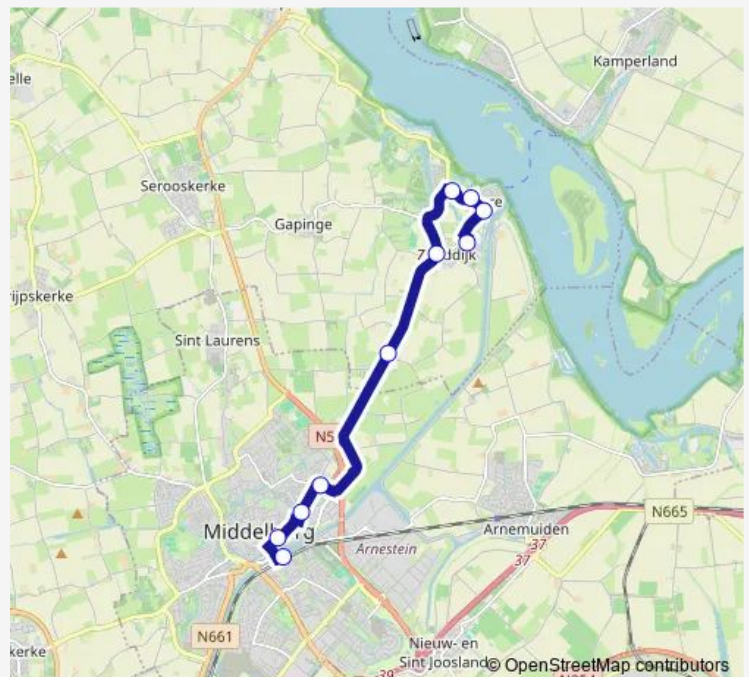

Bus 584 Middelburg - Veere

[Go to website](#)

Direction

Veere, Nieuw-Sandenburgh — Middelburg, Station

10 stops

[Open route schedule](#)

Veere, Nieuw-Sandenburgh

Veere, Kerk

Veere, Kaai

Veere, Langedam

Veere, Zanddijk

Veere, Vioskeweg

Middelburg, Veerseweg

Middelburg, Nederstraat

Middelburg, Bierkaai

Middelburg, Station

Route schedule

Veere, Nieuw-Sandenburgh — Middelburg, Station

Monday 08:00-17:00

Tuesday 08:00-17:00

Wednesday 08:00-17:00

Thursday 08:00-17:00

Friday 08:00-17:00

Saturday —

Sunday —

Route info

Direction: Veere, Nieuw-Sandenburgh

Stops: 10

Trip Duration: 0 hour 20 min

■ 584 — Middelburg - Veere

Direction

Middelburg, Station — Veere, Nieuw-Sandenburgh