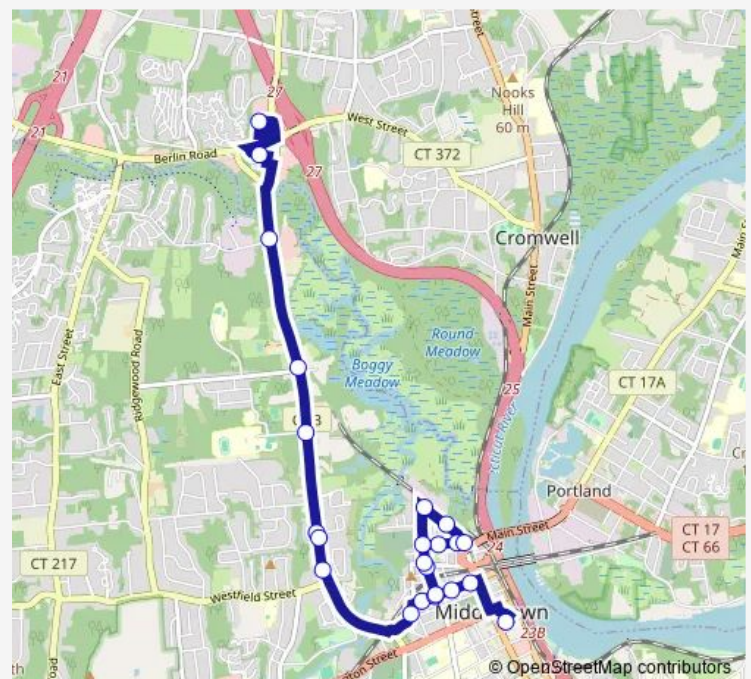

Thursday 06:25-18:25

Friday 06:25-18:25

Saturday —

Sunday —

Route info

Direction: Cromwell Square Plaza

Stops: 23

Trip Duration: 0 hour 25 min

584 — Newfield Street

Community Health Center @ Grand Street

Downtown Terminal

Direction

Downtown Terminal — Cromwell Square Plaza

27 stops

[Open route schedule](#)

Downtown Terminal

Cafferys Plaza

Middletown High Bus Stop Outbound

Newfield & Mile Lane

Ghezzi's

Best Cleaners

U-haul

Newfield & Tuttle Outbound

Dunkin Donuts

Route schedule

Downtown Terminal — Cromwell Square Plaza

Monday 06:00-18:00

Tuesday 06:00-18:00

Wednesday 06:00-18:00

Thursday 06:00-18:00

Friday 06:00-18:00

Saturday —