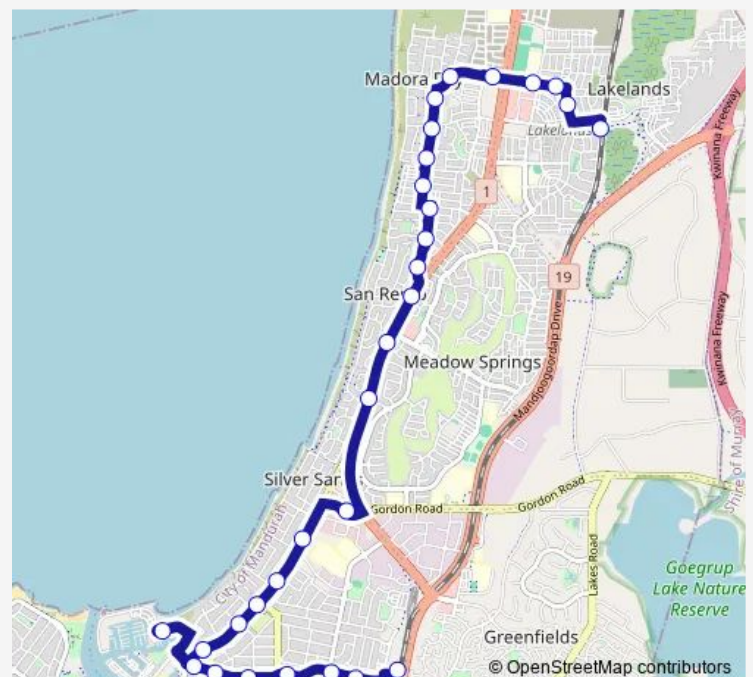

Banksiadale Gte After Badgerup Av

Madora Beach Rd After Eleanore Drive

Madora Beach Rd Before Cubana Parkway

Challenger Rd After Madora Beach Rd

Challenger Rd After Albion Rd

Challenger Rd After Tranby St

Challenger Rd Before George Hibbert Rd

Lord Hobart Dr After Challenger Rd

Guillardon Tce After Virginia Turn

Karinga Rd Before Hestia Wy

Mandurah Rd After Karinga Rd

Mandurah Rd After Meadow Springs Dr

Mandurah Rd After Watersun Dr

Gordon Rd Before Shepherd Rd

Route info

Direction: Lakelands Stn Stand 1

Stops: 31

Trip Duration: 0 hour 37 min

Mandurah Tce After Anstruther Rd

Mandurah Tce After Andrew St

Mandurah Tce After Stewart St

Peel St After Mandurah Tce

Peel St After Rockford St

Peel St Before Randell St

Scott St After Anstruther Rd

Allnutt St After Park Rd

Allnutt St After Dower St

Mandurah Bus Stn Stand 5

Direction

Lakelands Stn Stand 1 — Mandurah Bus Stn Stand 5