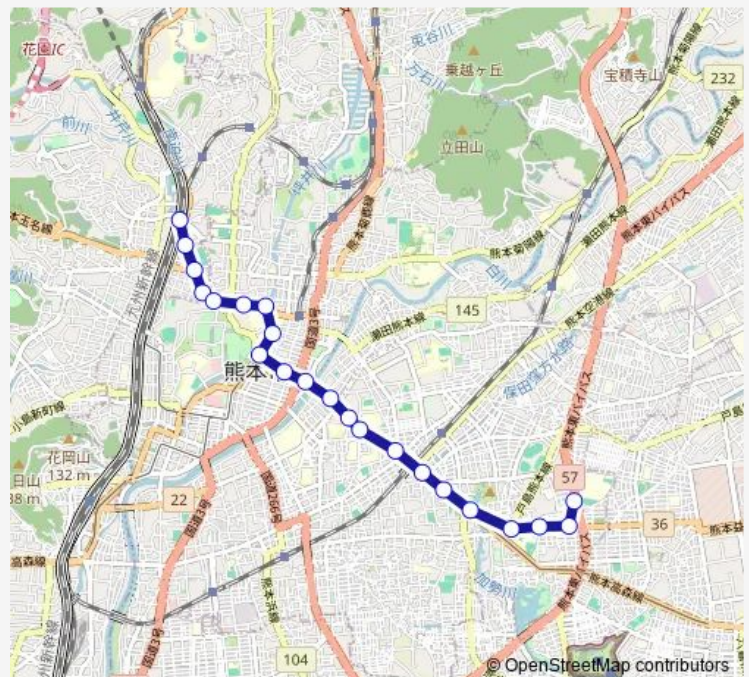

Direction

上熊本駅前 — 県会議事堂前

22 stops

[Open route schedule](#)

上熊本駅前

県立体育館北口

県立体育館前

京町口

新堀橋

磐根橋

壺井橋

城東町

市役所前・日本郵政横

通町筋

水道町

九品寺交差点

交通局前

九州学院前

味噌天神 (電車通り)

水前寺駅通り

国府

水前寺公園前 (電車通り)

砂取校前

熊本県庁前

北窪

Route schedule

上熊本駅前 — 県会議事堂前

Monday 06:43-17:08

Tuesday 06:43-17:08

Wednesday 06:43-17:08

Thursday 06:43-17:08

Friday 06:43-17:08

Saturday —

Sunday —

Route info

Direction: 上熊本駅前

Stops: 22

Trip Duration: 0 hour 32 min

■ K6-0 : 上熊本駅→市役所→県庁→県会議事堂