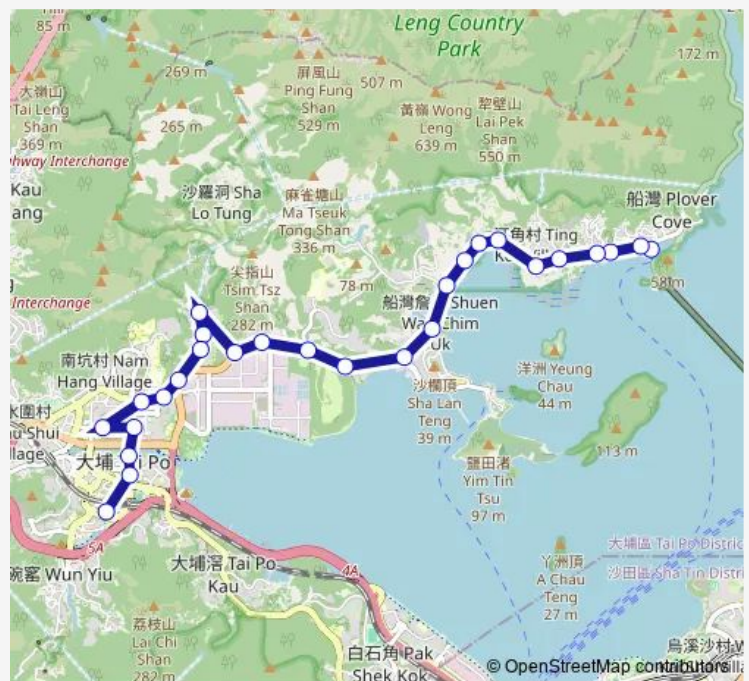

Monday 07:00

Tuesday 07:00

Wednesday 07:00

Thursday 07:00

Friday 07:00

Saturday —

Sunday —

Route info

Direction: [Kmb] TAI MEI TUK BUS Terminus

Stops: 27

Trip Duration: 0 hour 40 min

72C — TAI MEI TUK B/T - TAI PO Market Station

[Kmb] YEE NGA Court

[Ctb] TAI PO Centre[[Kmb+Ctb] TAI PO Central BUS Terminus/
Tai PO Centre[[Kmb] TAI PO Central BUS Terminus[[Lwb] TAI PO Central BUS Terminus