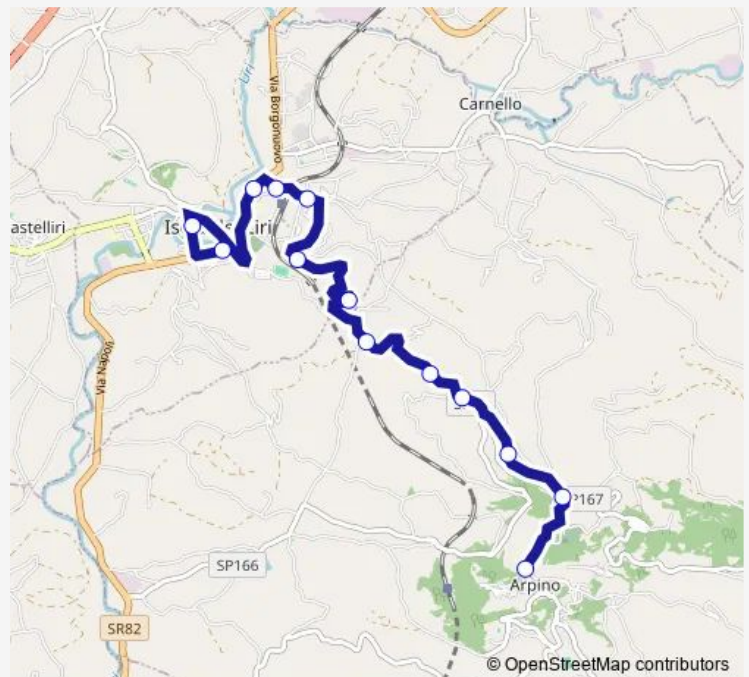

ARPINO | Vallefredda # f7005

ARPINO | Via Tulliana (Km 4) # f7006

ARPINO | Via Amendola Viale Mastroianni # f7007

ARPINO | Via Amendola (Trepanico) # f7008

ARPINO | Via Amendola (Liceo) # f7009

ARPINO | Piazzale Rotondi # f6820

Route schedule

ISOLA LIRI | Via Napoli Via Capitino # f7020 — ARPINO | Piazzale Rotondi # f6820

Monday	07:30
Tuesday	07:30
Wednesday	—
Thursday	07:30
Friday	07:30
Saturday	07:30
Sunday	—

Route info

Direction: ISOLA LIRI | Via Napoli Via Capitino # f7020

Stops: 13

Trip Duration: 0 hour 15 min

Isola del Liri - Arpino # Ar808d

Bus time schedules and route maps are available in an offline PDF at busmaps.com. Use the busmaps.com website to see live bus times, train schedule or subway schedule, and step-by-step directions for all public transit in Isola del Liri