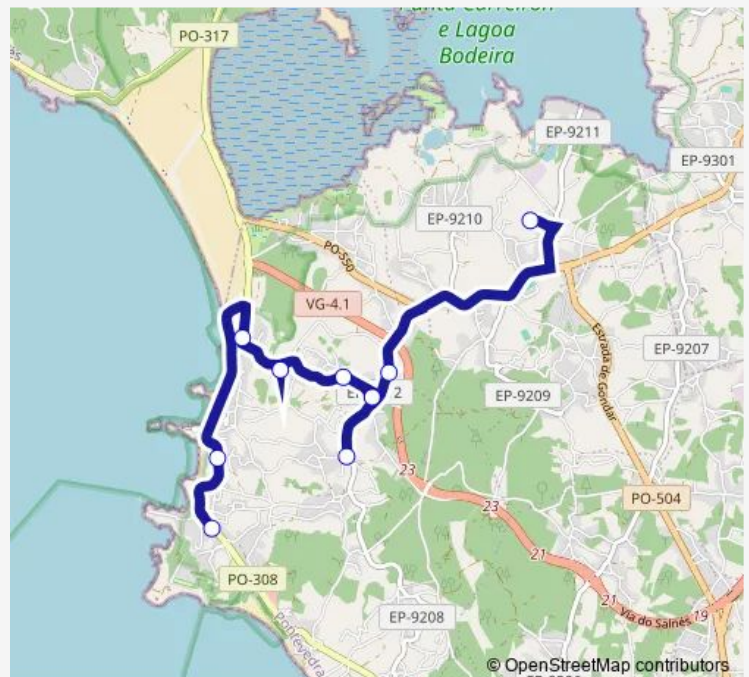

Bus Xg626037 IES DE Vilalonga - Mirasol

[Go to website](#)

Direction

Mirasol — IES de Vilalonga

9 stops

[Open route schedule](#)

- Mirasol
- Raxeira
- Colegio Lanzada
- Telleiro
- Quintanas
- Altin
- Iglexa Tamalleiro
- Salgueiro DO Mato
- IES de Vilalonga

Route schedule

Mirasol — IES de Vilalonga

Monday	07:45
Tuesday	07:45-15:40
Wednesday	07:45
Thursday	07:45
Friday	07:45
Saturday	—
Sunday	—

Route info

Direction: Mirasol

Stops: 9

Trip Duration: 0 hour 25 min

■ Xg626037 — IES DE Vilalonga - Mirasol

Direction

IES de Vilalonga — Mirasol

9 stops

[Open route schedule](#)

IES de Vilalonga

Salgueiro DO Mato

Iglexa Tamalleiro

Monday	14:20
Tuesday	14:20-18:10
Wednesday	14:20
Thursday	14:20
Friday	14:20
Saturday	—
Sunday	—

Route info

Direction: IES de Vilalonga

Stops: 9

Trip Duration: 0 hour 25 min

Xg626037 Bus time schedules and route maps are available in an offline PDF at busmaps.com. Use the busmaps.com website to see live bus times, train schedule or subway schedule, and step-by-step directions for all public transit in Sanxenxo