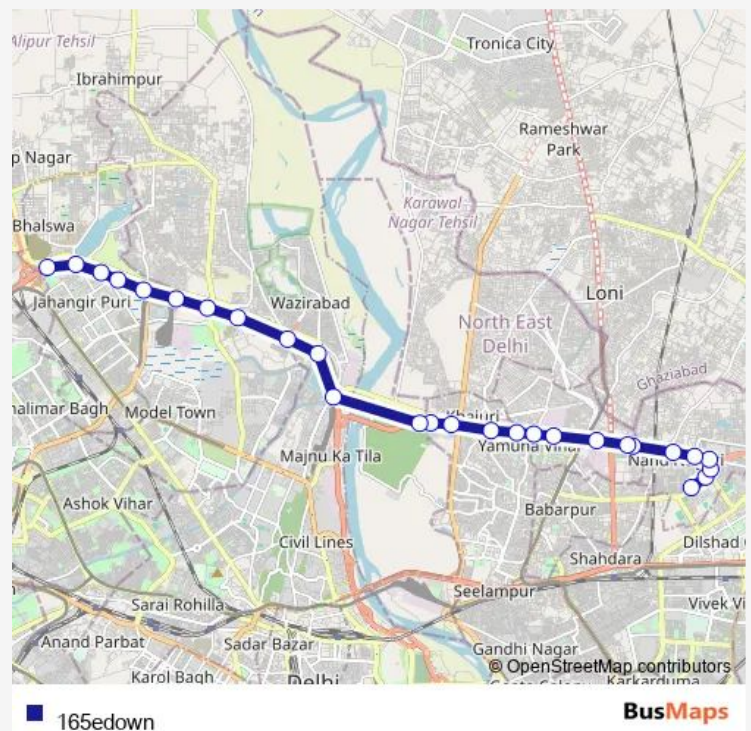

Burari Crossing

### Route schedule

Nand Nagari Terminal — Outer Ring Road Makbara Chowk

Monday 19:32-21:44

Tuesday 19:32-21:44

Wednesday 19:32-21:44

Thursday 19:32-21:44

Friday 19:32-21:44

Saturday 19:32-21:44

### Route info

Direction: Nand Nagari Terminal

Stops: 27

Trip Duration: 1 hour 8 min

165edown

Christian Kabristan

Mukund Pur Crossing

Jahangir Puri Outer Ring Road