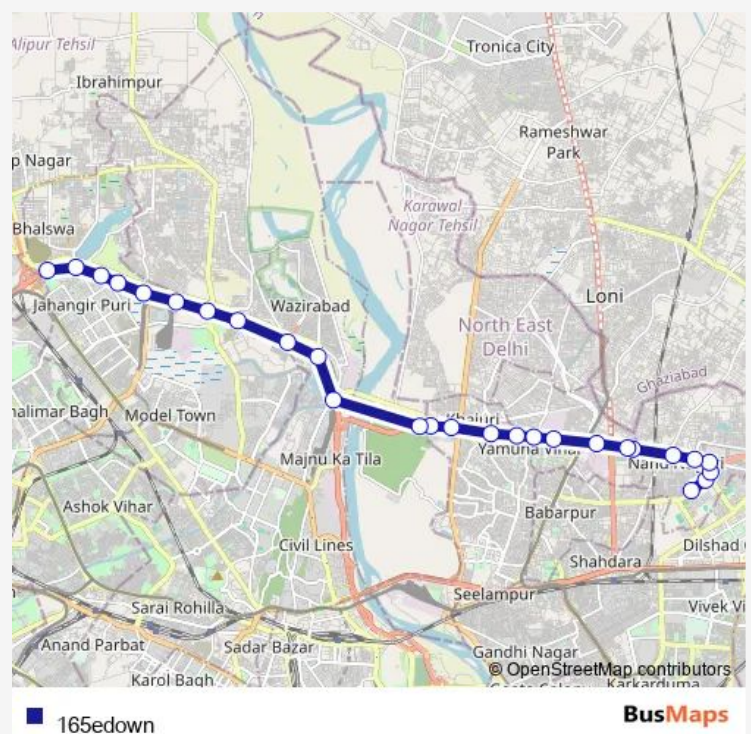

Gandhi Vihar

CV Raman Iti

Burari Crossing

Route schedule

Nand Nagari Terminal — Outer Ring Road Makbara Chowk

Monday 19:32-21:44

Tuesday 19:32-21:44

Wednesday 19:32-21:44

Thursday 19:32-21:44

Friday 19:32-21:44

Saturday 19:32-21:44

Sunday 19:32-21:44

Route info

Direction: Nand Nagari Terminal

Stops: 27

Trip Duration: 1 hour 8 min

165edown

Christian Kabristan

Mukund Pur Crossing

Jahangir Puri Outer Ring Road

Jag Jivan Ram Hospital

Bhalaswa Xing

Outer Ring Road Makbara Chowk

165edown Bus time schedules and route maps are available in an offline PDF at busmaps.com. Use the busmaps.com website to see live bus times, train schedule or subway schedule, and step-by-step directions for all public transit in Delhi