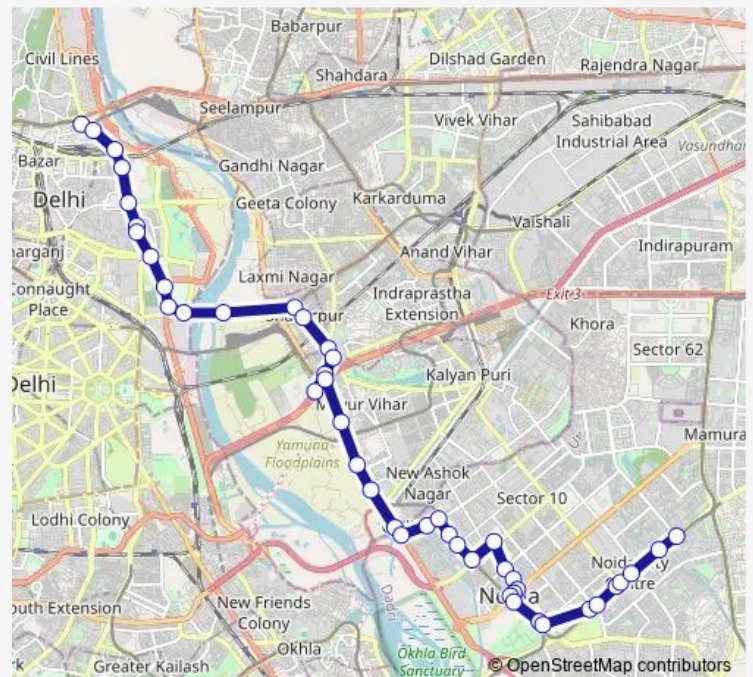

Delhi Police Apartments

Mayur Vihar Phase 1 X-ing

Samachar Apartments

Route schedule

Isbt Kashmere Gate Terminal — Noida Sec-35-51

Monday 05:40-22:20

Tuesday 05:40-22:20

Wednesday 05:40-22:20

Thursday 05:40-22:20

Friday 05:40-22:20

Saturday 05:40-22:20

Sunday 05:40-22:20

Route info

Direction: Isbt Kashmere Gate Terminal

Stops: 45

Trip Duration: 1 hour 33 min