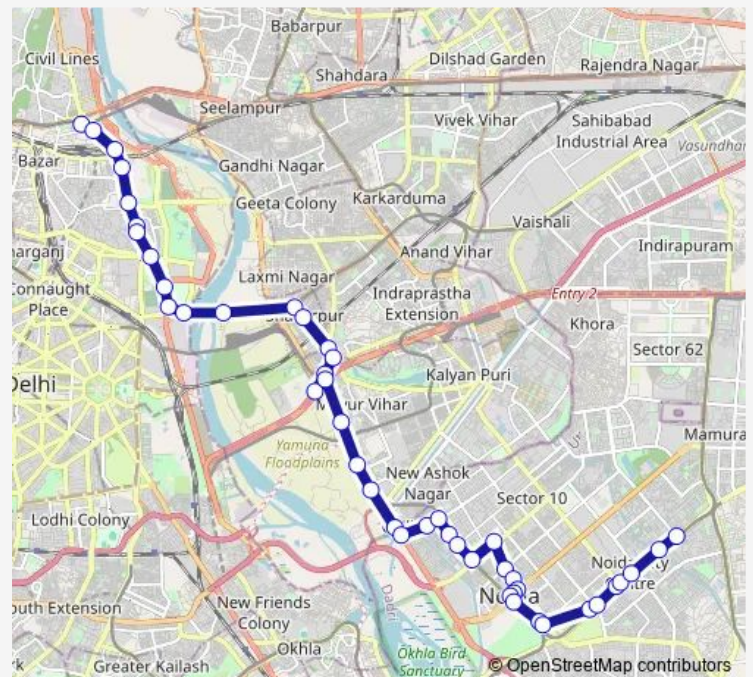

Delhi Police Apartments

Mayur Vihar Phase 1 X-ing

Samachar Apartments

Route schedule

Isbt Kashmere Gate Terminal — Noida Sec-35-51

Monday 05:40-22:20

Tuesday 05:40-22:20

Wednesday 05:40-22:20

Thursday 05:40-22:20

Friday 05:40-22:20

Saturday 05:40-22:20

Sunday 05:40-22:20

Route info

Direction: Isbt Kashmere Gate Terminal

Stops: 45

Trip Duration: 1 hour 33 min