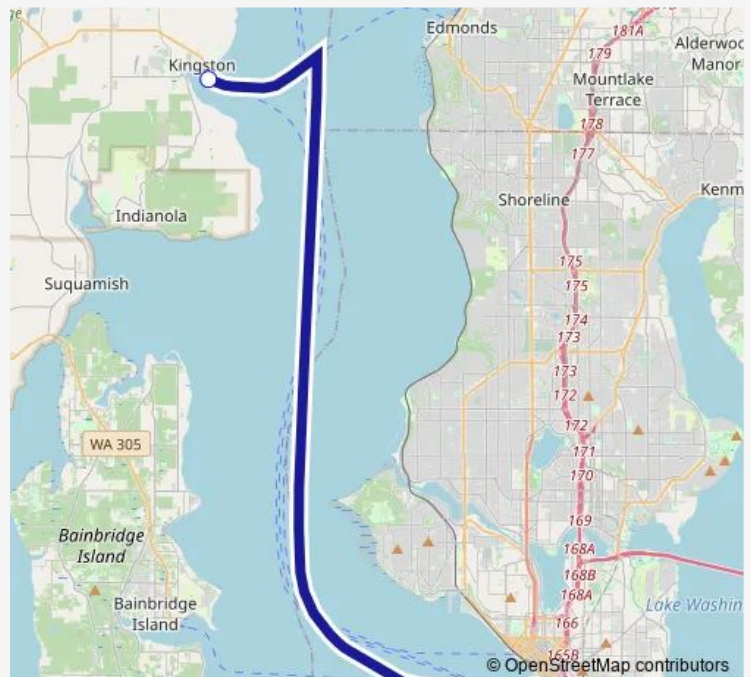

## Ferry 404 Seattle-Kingston Fast Ferry

[Go to website](#)

### Direction

Pier 50 Seattle Ferry Dock — Kingston Ferry Dock

2 stops

[Open route schedule](#)

Pier 50 Seattle Ferry Dock

Kingston Ferry Dock

### Route schedule

Pier 50 Seattle Ferry Dock — Kingston Ferry Dock

Monday 06:15-18:45

Tuesday 06:15-18:45

Wednesday 06:15-18:45

Thursday 06:15-18:45

Friday 06:15-18:45

Saturday —

### Route info

Direction: Pier 50 Seattle Ferry Dock

Stops: 2

Trip Duration: 0 hour 39 min

404 — Seattle-Kingston Fast Ferry

404 Ferry time schedules and route maps are available in an offline PDF at [busmaps.com](https://busmaps.com). Use the [busmaps.com](https://busmaps.com) website to see live bus times, train schedule or subway schedule, and step-by-step directions for all public transit in Seattle