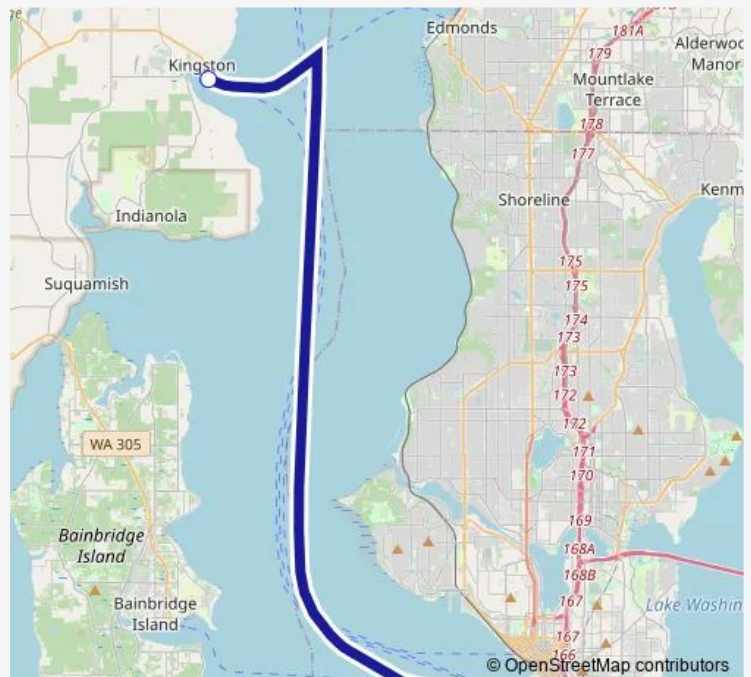

Ferry 404 Seattle-Kingston Fast Ferry

[Go to website](#)

Direction

Pier 50 Seattle Ferry Dock — Kingston Ferry Dock

2 stops

[Open route schedule](#)

Pier 50 Seattle Ferry Dock

Kingston Ferry Dock

Route schedule

Pier 50 Seattle Ferry Dock — Kingston Ferry Dock

Monday 06:15-18:45

Tuesday 06:15-18:45

Wednesday 06:15-18:45

Thursday 06:15-18:45

Friday 06:15-18:45

Saturday —

Sunday —

Route info

Direction: Pier 50 Seattle Ferry Dock

Stops: 2

Trip Duration: 0 hour 39 min

404 — Seattle-Kingston Fast Ferry

404 Ferry time schedules and route maps are available in an offline PDF at busmaps.com. Use the busmaps.com website to see live bus times, train schedule or subway schedule, and step-by-step directions for all public transit in Seattle