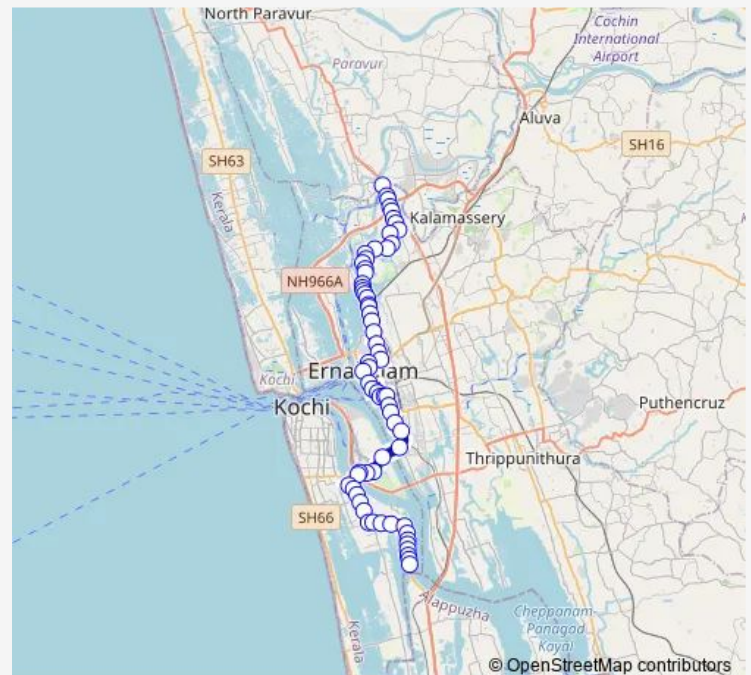

### Route schedule

Cheranalloor — Edakochi

Monday 06:00

Tuesday 06:00

Wednesday 06:00

Thursday 06:00

Friday 06:00

Saturday 06:00

### Route info

Direction: Cheranalloor

Stops: 66

Trip Duration: 1 hour 18 min

Cheranalloor ↔ Edakochi

Kurishupalli

Don Bosco

Vaduthala Gate