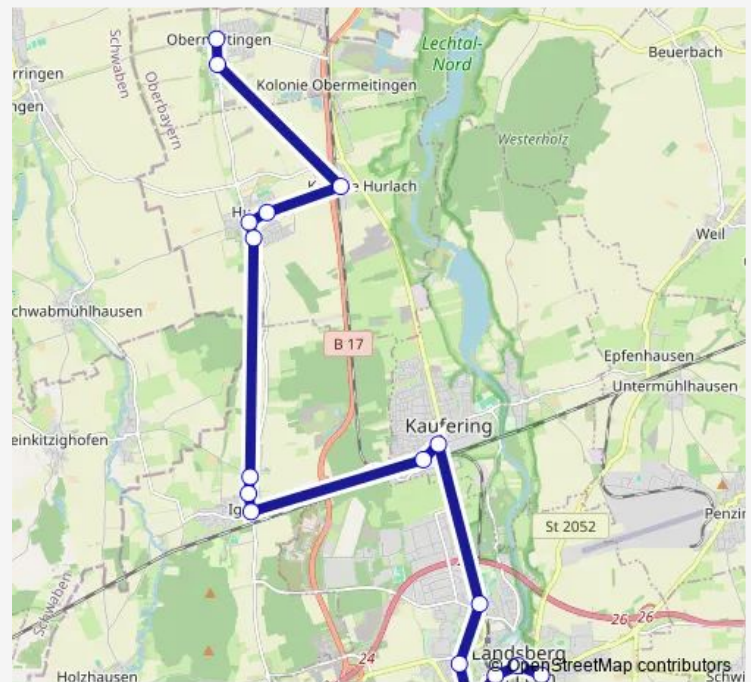

Saturday —

Sunday —

Route info

Direction: Obermeitingen, Dorfmitte

Stops: 13

Trip Duration: 0 hour 27 min

Direction

Landsberg, Bayertor — Obermeitingen, Dorfmitte

17 stops

[Open route schedule](#)

Landsberg, Bayertor

Landsberg a.Lech Hauptplatz

Landsberg, Bahnhof

Landsberg a.Lech Katharinenstraße

Landsberg, Heilig Engel

Landsberg a.Lech Augsburg Str. B17

Thursday 07:55-17:20

Friday 07:48-13:50

Saturday —

Sunday —

Route info

Direction: Landsberg, Bayertor

Stops: 17

Trip Duration: 0 hour 36 min

Wednesday 13:20

Thursday 13:20

Friday 13:20

Saturday —

Sunday —

Route info

Direction: Landsberg, Bahnhof

Stops: 16