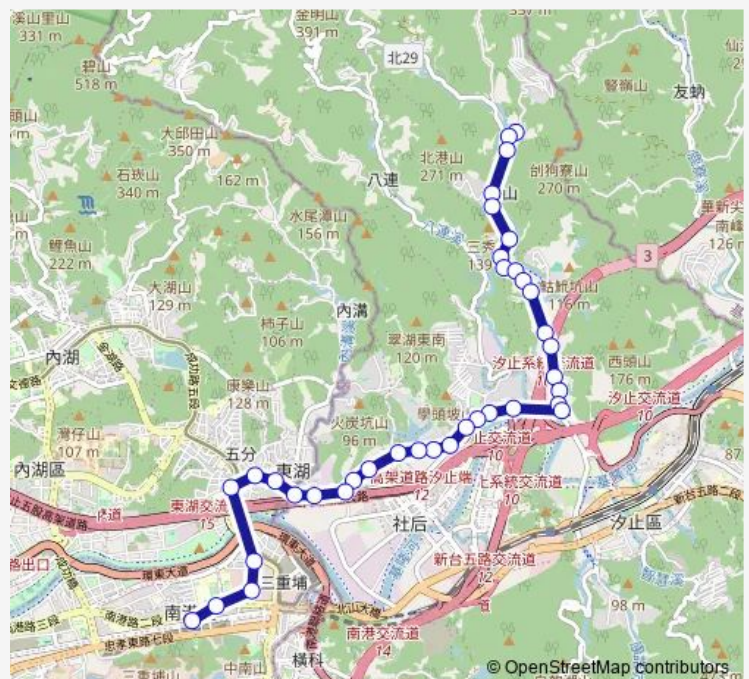

Thursday 06:00-22:00

Friday 06:00-22:00

Saturday 06:00-22:00

Sunday 06:00-22:00

Route info

Direction: 四川橋

Stops: 37

Trip Duration: 7 hour 30 min