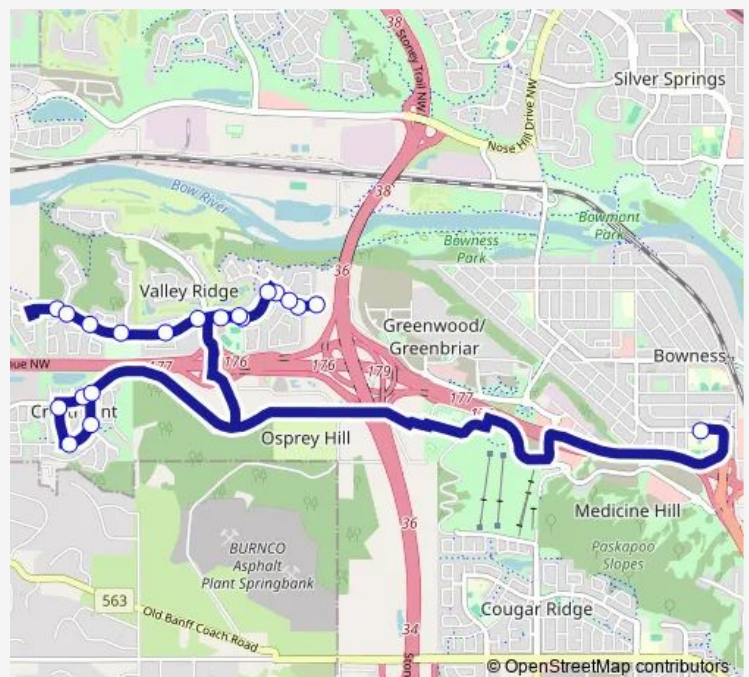

EB Valley Ridge DR @ Valley Stream CL NW

EB Valley Ridge DR @ Valley Creek RD NW

EB Valley Ridge DR @ Valley Ponds CR NW

SB Valley Ridge BV @ Valley Ridge DR NW

WB Crestmont BV @ Cresthaven PL SW

SB Cresthaven RI @ Crestmont BV Sw

### Route schedule

EB Valley Ridge DR @ Valley Ridge BV Nw — WB 34 AV NW @ 71 ST Nw

Monday 07:50

Tuesday 07:50

Wednesday 07:50

Thursday 07:50

Friday 07:50

Saturday —

### Route info

Direction: EB Valley Ridge DR @ Valley Ridge BV Nw

Stops: 25

Trip Duration: 0 hour 30 min

896 — LOA/ Bowness/ Valley Ridge

EB Crestmont DR @ Cresthaven RI Sw

NB Crestmont DR @ Crestmont WY Sw