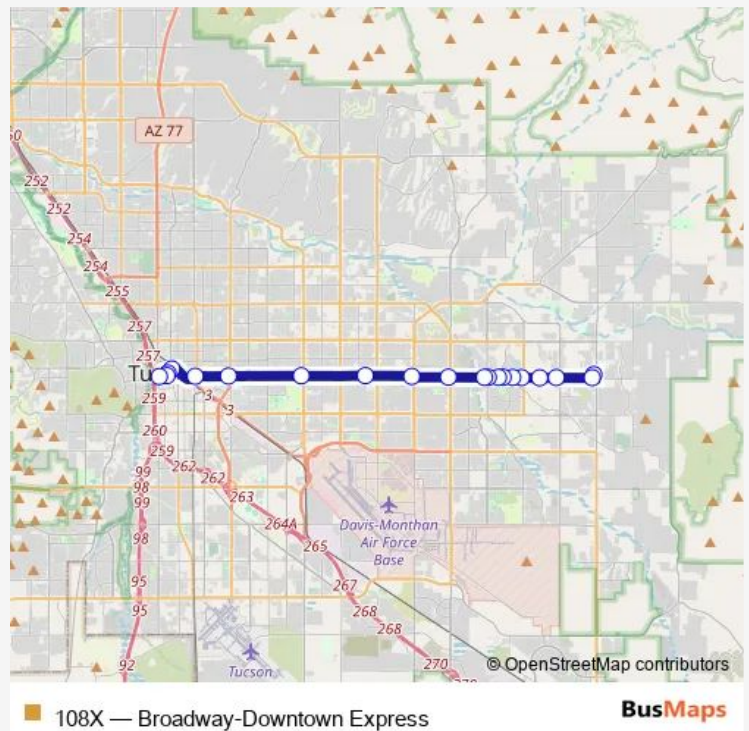

### Direction

Broadway/Houghton Park&Ride — Congress/Granada (Nw)

20 stops

[Open route schedule](#)

Broadway/Houghton Park&Ride

Broadway/Houghton (Nw)

Broadway/Harrison (Nw)

Broadway/Gollob (Nw)

### Route schedule

Broadway/Houghton Park&Ride — Congress/Granada (Nw)

Monday	06:58
Tuesday	06:58
Wednesday	06:58
Thursday	06:58
Friday	06:58
Saturday	—
Sunday	—

### Route info

Direction: Broadway/Houghton Park&Ride

Stops: 20

Trip Duration: 0 hour 36 min

**Direction**

Stone/Franklin (Sw) — Broadway/Houghton Park&amp;Ride

17 stops

[Open route schedule](#)

## Route schedule

Stone/Franklin (Sw) — Broadway/Houghton Park&amp;Ride

Monday 16:40

Tuesday 16:40

Wednesday 16:40

Thursday 16:40

Friday 16:40

Saturday —