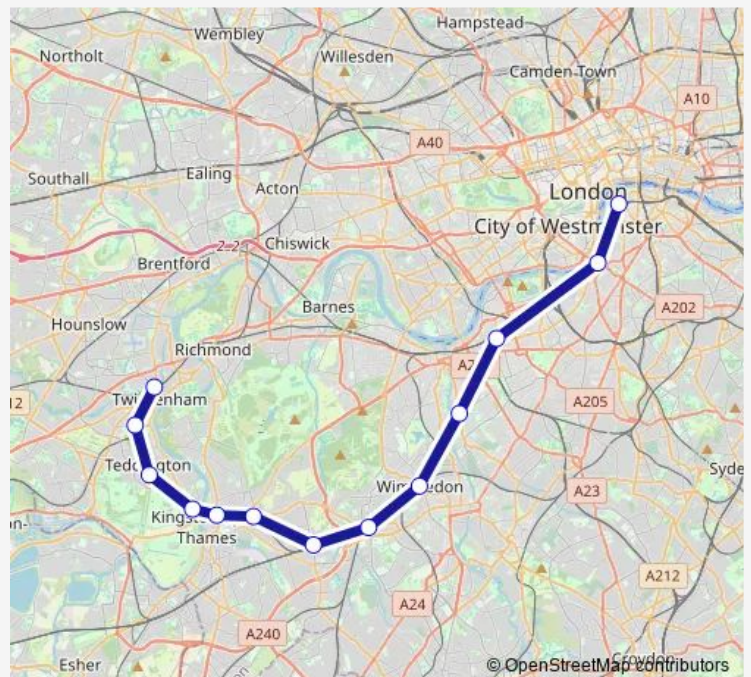

Syon Lane

Brentford

Kew Bridge

Chiswick

Barnes Bridge

Barnes

Putney

Wandsworth Town

Clapham Junction

Queenstown Road (Battersea)

Vauxhall

London Waterloo

### Route schedule

Twickenham — London Waterloo

Monday 06:17

Tuesday 06:17

Wednesday 06:17

Thursday 06:17

Friday 06:17

Saturday 05:39

### Route info

Direction: Twickenham

Stops: 16

Trip Duration: 0 hour 56 min

Sw:Tw:Wat — SW train service from TWI to Wat

**Direction**

Twickenham — London Waterloo

13 stops