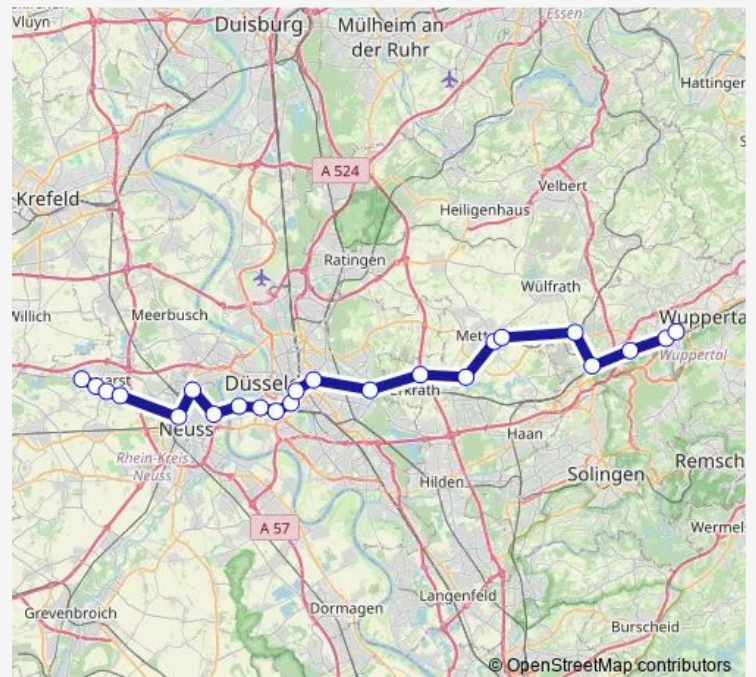

### Direction

Düsseldorf Hbf — Wuppertal Hbf

12 stops

[Open route schedule](#)

Düsseldorf Hbf

D-Flingern S

D-Gerresheim S

Erkrath Nord Bf

### Route schedule

Düsseldorf Hbf — Wuppertal Hbf

Monday —

Tuesday —

Wednesday —

Thursday 21:36-00:36<sup>+1</sup>

Friday —

Saturday —

### Route info

Direction: Düsseldorf Hbf

Stops: 12

Trip Duration: 0 hour 41 min

■ S28