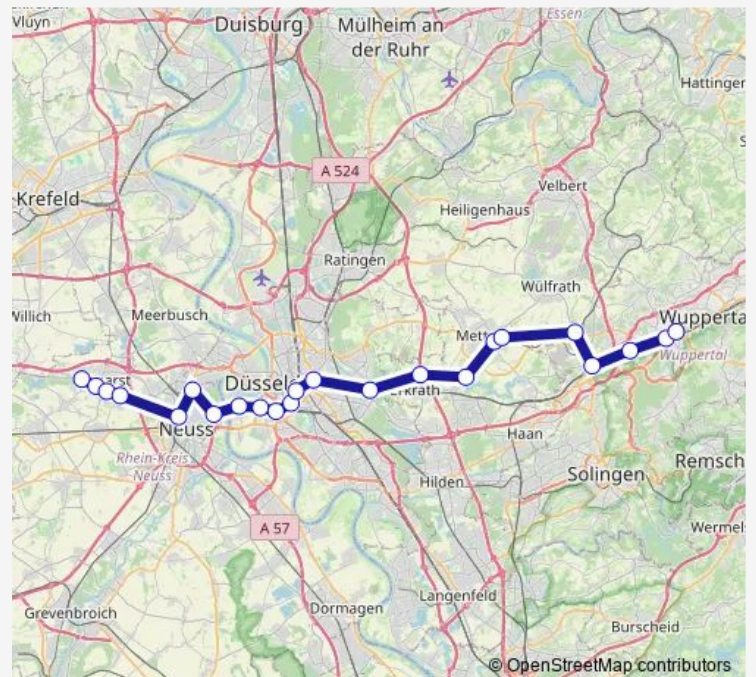

Neuss Hauptbahnhof

Neuss Am Kaiser

Neuss Rheinpark-Center S

D-Hamm S

D-Völklinger Straße S

D-Bilk S

D-Friedrichstadt S

Düsseldorf Hbf

### Route schedule

Kaarst Kaarster See — Düsseldorf Hbf

Monday 05:03-20:33

Tuesday 05:03-00:03<sup>+1</sup>

Wednesday 05:03-00:03<sup>+1</sup>

Thursday 05:03-00:03<sup>+1</sup>

Friday —

Saturday —

### Route info

Direction: Kaarst Kaarster See

Stops: 12

Trip Duration: 0 hour 31 min

■ S28

## Route info

Direction: Wuppertal Hbf

Stops: 23

Trip Duration: 1 hour 13 min