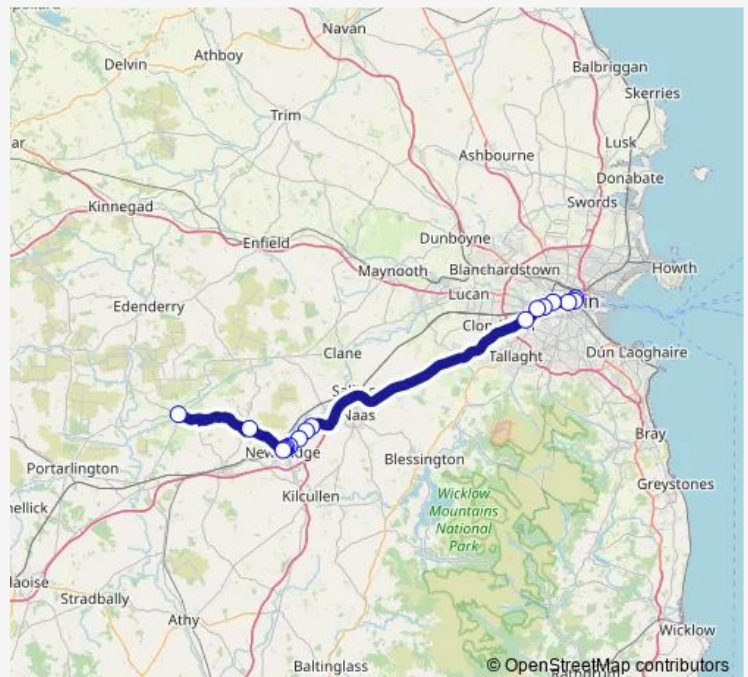

### Route info

Direction: Connolly Station

Stops: 16

Trip Duration: 1 hour 53 min

126X — Dublin - Rathangan

**Direction**

Rathangan — Merrion Square West

16 stops