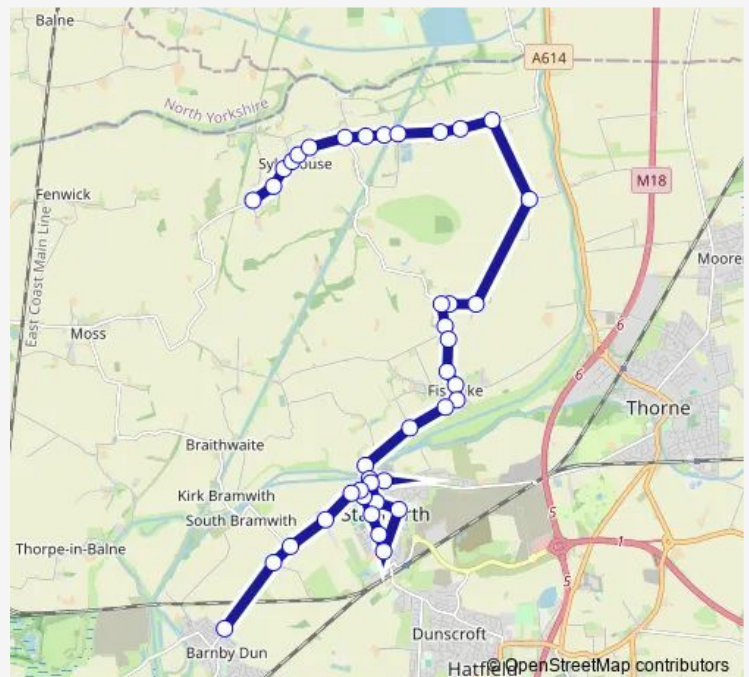

Wednesday 08:08-18:08

Thursday 08:08-18:08

Friday 08:08-18:08

Saturday 08:08-18:08

Sunday —

Route info

Direction: Bate Lane/Broad Lane

Stops: 40

Trip Duration: 0 hour 29 min

386 — Barnby Dun - Sykehouse

Main Road/Trundle Lane

Main Street/Dirty Lane

Fishlake Nab/West Nab

Fishlake Nab/East Bank

Silver Street/Water Lane

Silver Street/Thorne Road

Field Road/Princess Avenue

Princess Avenue/Junction Road

East Lane/Coronation Road

Station Road/Emerson Avenue

Church Road/Kingsway

Church Road/Junction Road

Church Road/Doncaster Road

Church Road/Field Road

Thursday 07:38-17:36

Friday 07:38-17:36

Saturday 07:38-17:36

Sunday —

Route info

Direction: Stainforth Road/Coleridge Road

Stops: 17

Trip Duration: 0 hour 28 min