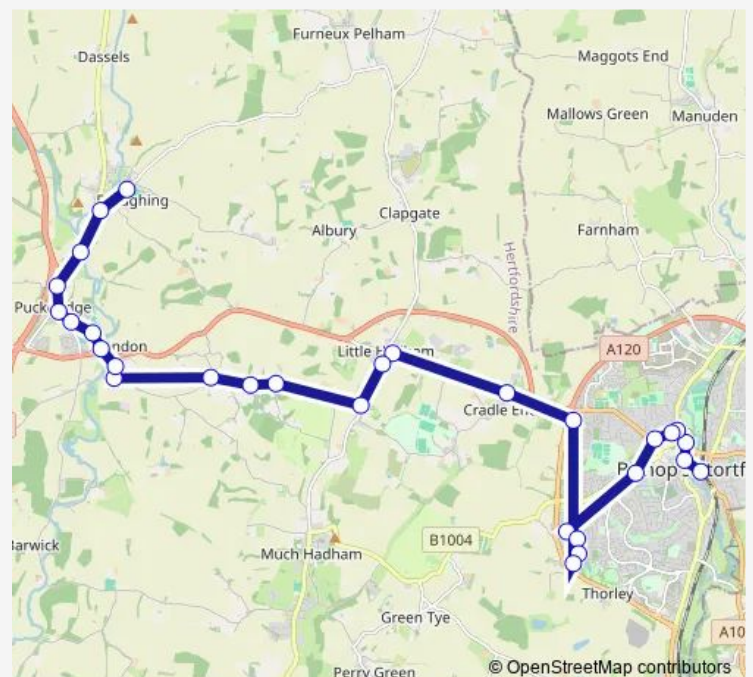

Bus 386 Bishops Stortford - Braughing

[Go to website](#)

Direction

Interchange — The Street

29 stops

[Open route schedule](#)

Interchange

Potter Street

Thursday 12:10

Friday —

Saturday —

Sunday —

Route info

Direction: Interchange

Stops: 29

Trip Duration: 0 hour 43 min

The Street

Direction

The Street — Bridge Street

24 stops

[Open route schedule](#)

The Street

Church End

Station House

Tuesday 09:30

Wednesday —

Thursday 09:30

Friday —

Saturday —

Sunday —

Route info

Direction: The Street