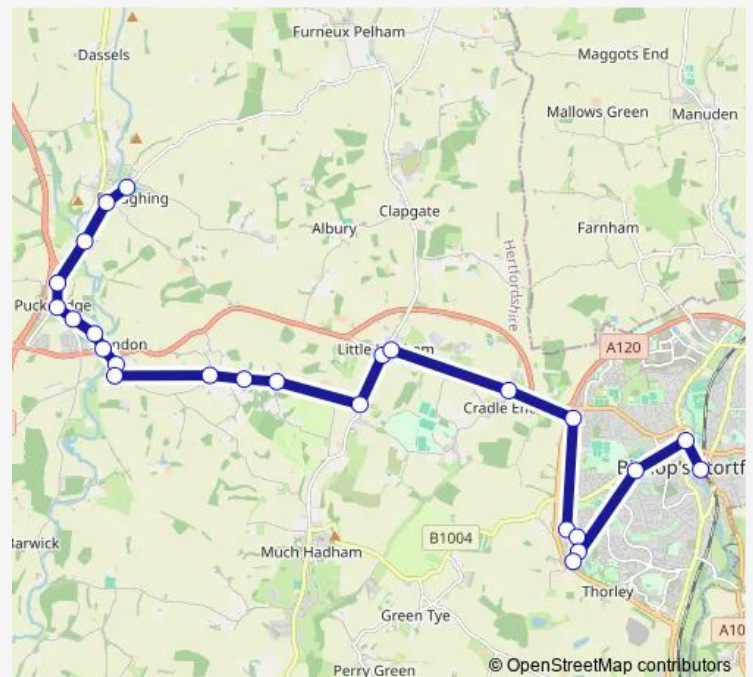

Thursday 09:30

Friday —

Saturday —

Sunday —

Route info

Direction: The Street

Stops: 25

Trip Duration: 0 hour 41 min

386 — Bishop's Stortford - Braughing

The Shearers

Wentworth Drive

Bridge Street

Interchange

Direction

Interchange — The Street

29 stops

[Open route schedule](#)

Interchange

Potter Street

Bridge Street

YMCA

North Street

Thornfield Road

Wentworth Drive

Friday —

Saturday —

Sunday —

Route info

Direction: Interchange

Stops: 29

Trip Duration: 0 hour 43 min

White Hart PH