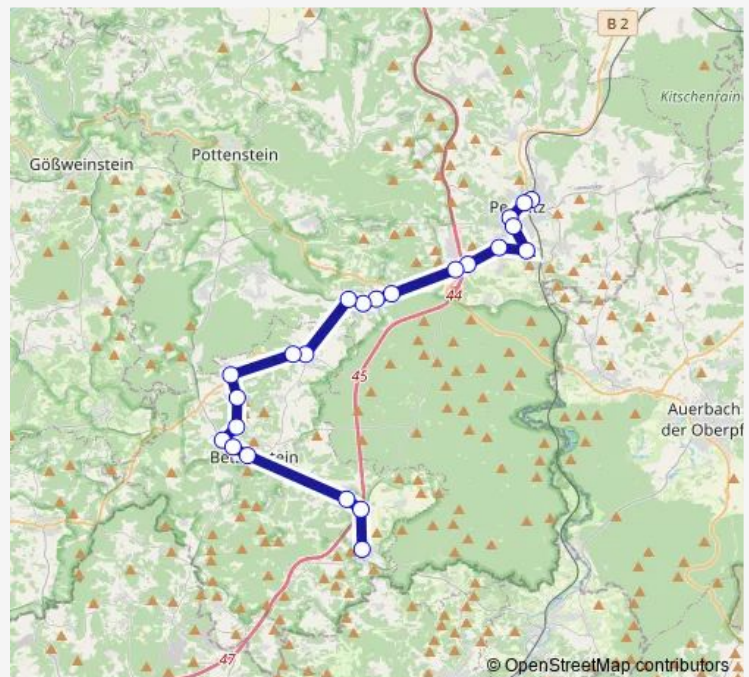

### Route schedule

Pegnitz — Betzenstein Altes Rathaus

Monday	06:13-17:53
Tuesday	06:13-17:53
Wednesday	06:13-17:53
Thursday	06:13-17:53
Friday	06:13-17:53
Saturday	—
Sunday	—

### Route info

Direction: Pegnitz

Stops: 17

Trip Duration: 0 hour 24 min

## Direction

Mergners — Pegnitz Realschule/Stadionstr.

13 stops

[Open route schedule](#)

Mergners

Betzenstein Altes Rathaus

Betzenstein Marktplatz

Abzw. Mergners

## Route info

Direction: Mergners

Stops: 13

Trip Duration: 0 hour 40 min