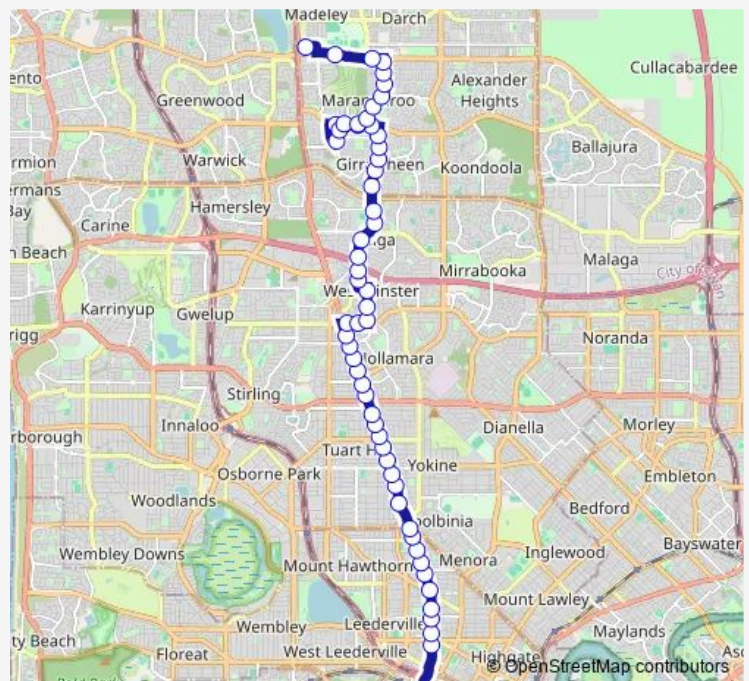

Wanneroo Rd Before Harrison St

### Route schedule

Perth Busport Zone B — Access Rd - Kingsway City Shop Ctr

Monday 05:49-00:35<sup>+1</sup>

Tuesday 05:49-00:35<sup>+1</sup>

Wednesday 05:49-00:35<sup>+1</sup>

Thursday 05:49-00:35<sup>+1</sup>

### Route info

Direction: Perth Busport Zone B

Stops: 58

Trip Duration: 0 hour 38 min

Wanneroo Rd After Nollamara Av

Wanneroo Rd After Sylvia St

Wanneroo Rd Before Ravenswood Dr

Wanneroo Rd After Beryl St

## Route info

Direction: Access Rd - Kingsway City Shop Ctr

Stops: 59

Trip Duration: 0 hour 52 min

Princess Rd After Honister Cl

Princess Rd Before Fletching St

Princess Rd After Dallington Cr

Princess Rd After Storrington Cr