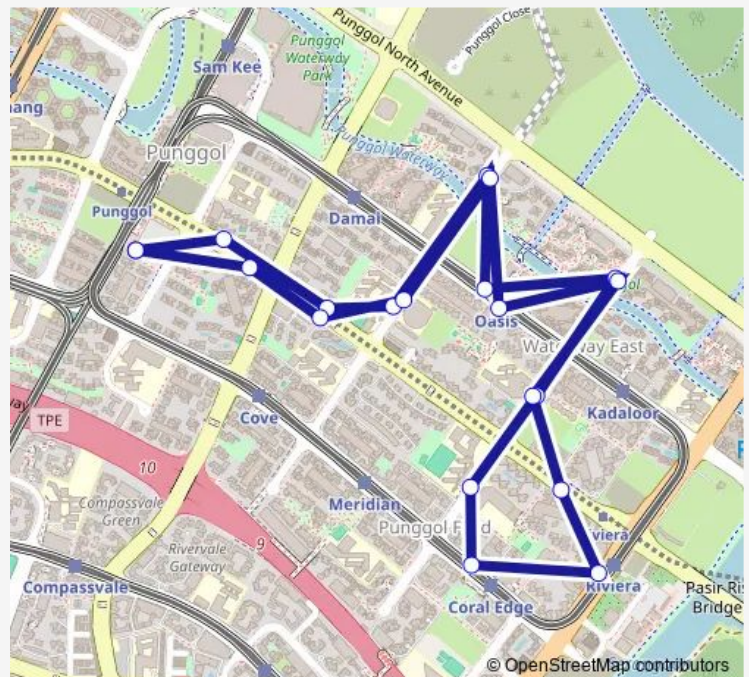

Route schedule

Punggol Temp Int — Punggol Temp Int

Monday 05:45

Tuesday 05:45

Wednesday 05:45

Thursday 05:45

Friday 05:45

Saturday 05:45

Sunday 05:45

Route info

Direction: Punggol Temp Int

Stops: 20

Trip Duration: 0 hour 37 min

386 Bus time schedules and route maps are available in an offline PDF at busmaps.com. Use the busmaps.com website to see live bus times, train schedule or subway schedule, and step-by-step directions for all public transit in Singapore