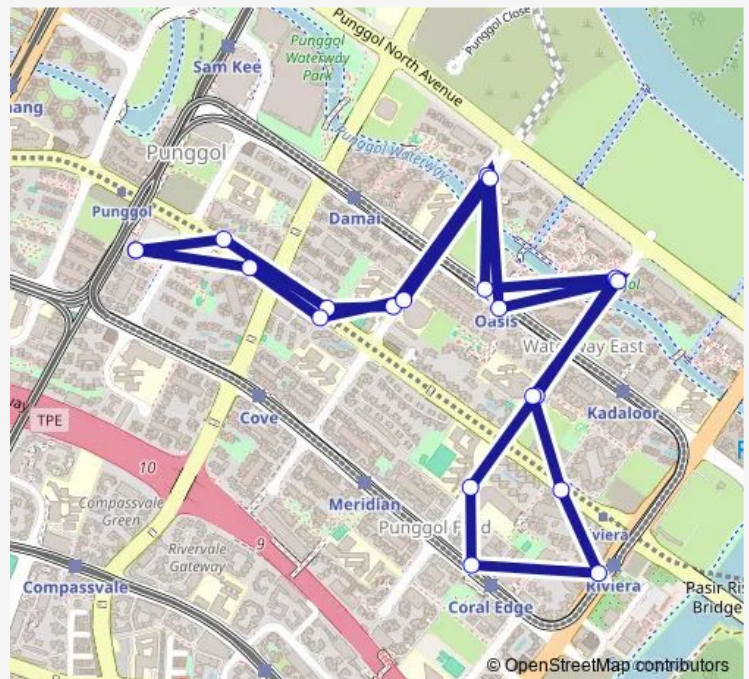

Route schedule

Punggol Temp Int — Punggol Temp Int

Monday	05:45
Tuesday	05:45
Wednesday	05:45
Thursday	05:45
Friday	05:45
Saturday	05:45
Sunday	05:45

Route info

Direction: Punggol Temp Int

Stops: 20

Trip Duration: 0 hour 37 min