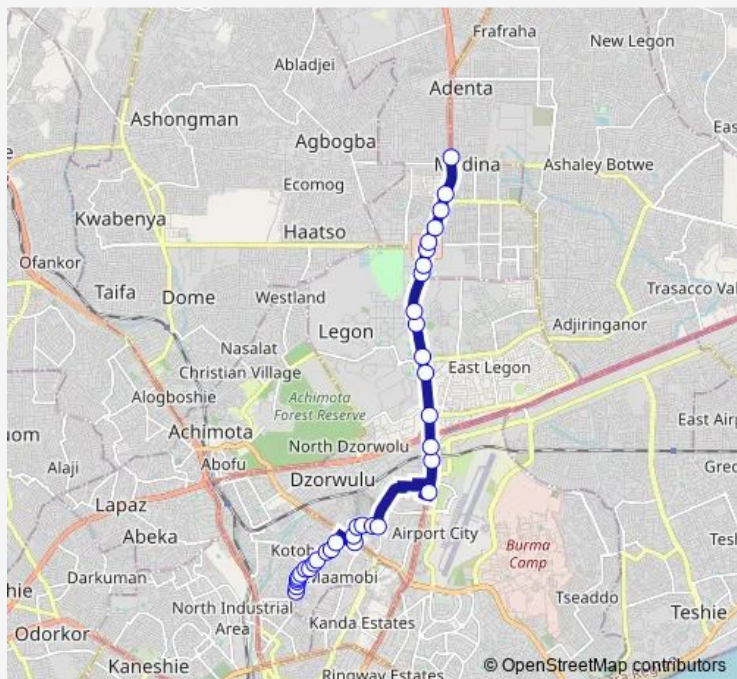

Sign Board

Airport Second

Shangrila

Route schedule

Accra New Town (37 Station) — Ritz Junction

Monday 06:00

Tuesday 06:00

Wednesday 06:00

Thursday 06:00

Friday 06:00

Saturday 06:00

Sunday 06:00

Route info

Direction: Accra New Town (37 Station)

Stops: 35

Trip Duration: 1 hour 8 min

386 — New Town ↔ Adenta

Spanner

Shiashie

Legon Second Gate

Okponglo

Legon First

Legon Second

Ups

Presec

Atomic First

Atomic Second

Fire Stone

Madina Zongo Junction

Madina Masalachi

Ritz Junction

Direction