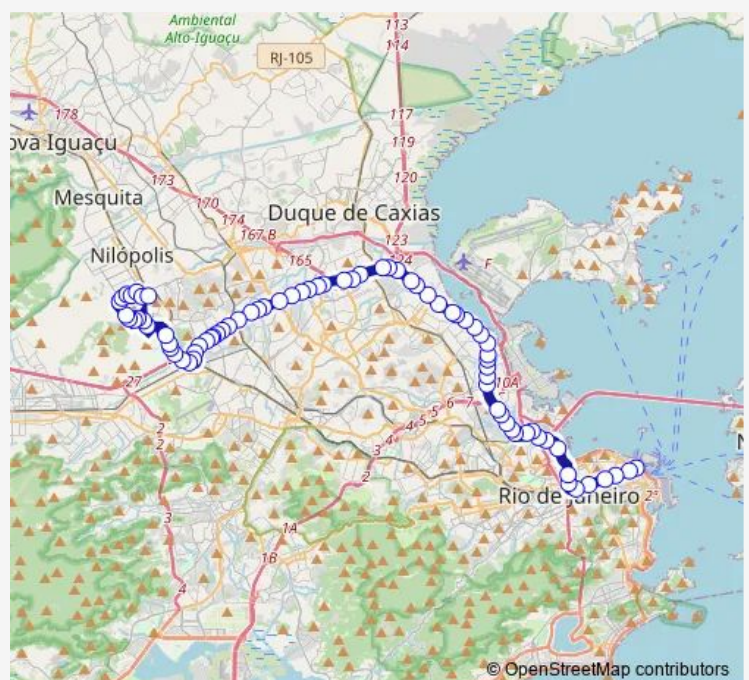

Monday 00:00

Tuesday 00:00

Wednesday 00:00

Thursday 00:00

Friday 00:00

Saturday 00:00

Sunday 00:00

Route info

Direction: Ponto Final: Anchieta : Arnaldo Murineli

Stops: 84

Trip Duration: 1 hour 17 min

386 — Anchieta - Candelária

João Peçanha de Carvalho

Duque de Caxias

João Vicente

Estação de Trem Deodoro