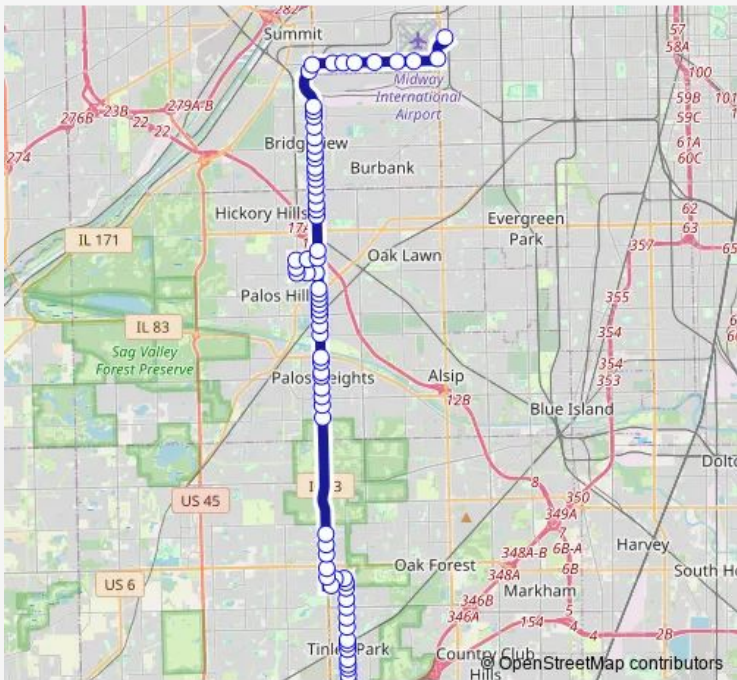

[Go to website](#)

Direction
 18624 W Creek Dr — Midway CTA Station
 81 stops
[Open route schedule](#)

- 18624 W Creek Dr
- West Creek Dr & Spring Creek Dr
- North Creek Dr & Maple Creek Dr (S)
- North Creek & Spring Creek Dr
- North Creek & Maple Creek Dr (N)
- North Creek Dr & 183rd St
- 183rd St & Convention Center Dr
- 183rd St & Millennium Dr
- Oak Park Ave & 183rd St
- Oak Park Ave & Eagle Dr
- Oak Park Ave & 180th St
- Oak Park Ave & 179th St
- Oak Park Ave & White Egret Ct
- Oak Park Ave & 177th St
- Oak Park Ave & 175th St
- Oak Park Ave & South St / Hickory St
- Oak Park Ave & 173rd Pl / North St
- Oak Park Ave & 171st St
- Oak Park Ave & 169th St
- Oak Park Ave & 167th St
- Oak Park Ave & 165th Pl

Route schedule
 18624 W Creek Dr — Midway CTA Station

Monday	04:28-19:03
Tuesday	04:28-19:03
Wednesday	04:28-19:03
Thursday	04:28-19:03
Friday	04:28-19:03
Saturday	05:56-18:54
Sunday	07:36-18:34

Route info
 Direction: 18624 W Creek Dr
 Stops: 81
 Trip Duration: 0 hour 59 min

386 — South Harlem **BusMaps**

Oak Park Ave & 163rd Pl

16136 Oak Park Ave

Centennial Dr & Oak Park Ave

Centennial Dr & Centennial Cir / Plymouth Ct (E)

Centennial Dr & Brementowne Dr

Harlem Ave & 161st St

Harlem Ave & 159th St

Harlem Ave & 157th St

Harlem Ave & Wheeler Dr

Harlem Ave & 153rd St

Harlem Ave & 131st St

Harlem Ave & Ishnala Dr

Harlem Ave & 127th St

Harlem Ave & 125th St

Harlem Ave & 123rd St