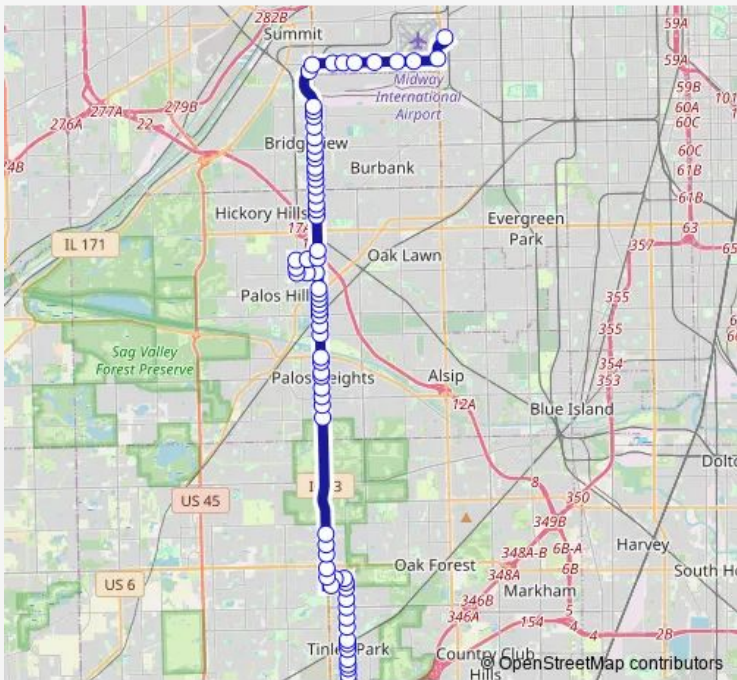

Bus 386 South Harlem

[Go to website](#)

Direction
 18624 W Creek Dr — Midway CTA Station
 81 stops
[Open route schedule](#)

- 18624 W Creek Dr
- West Creek Dr & Spring Creek Dr
- North Creek Dr & Maple Creek Dr (S)
- North Creek & Spring Creek Dr
- North Creek & Maple Creek Dr (N)
- North Creek Dr & 183rd St
- 183rd St & Convention Center Dr
- 183rd St & Millennium Dr
- Oak Park Ave & 183rd St
- Oak Park Ave & Eagle Dr
- Oak Park Ave & 180th St
- Oak Park Ave & 179th St
- Oak Park Ave & White Egret Ct
- Oak Park Ave & 177th St
- Oak Park Ave & 175th St
- Oak Park Ave & South St / Hickory St
- Oak Park Ave & 173rd Pl / North St
- Oak Park Ave & 171st St
- Oak Park Ave & 169th St
- Oak Park Ave & 167th St
- Oak Park Ave & 165th Pl

Route schedule
 18624 W Creek Dr — Midway CTA Station

Monday	04:28-19:03
Tuesday	04:28-19:03
Wednesday	04:28-19:03
Thursday	04:28-19:03
Friday	04:28-19:03
Saturday	05:56-18:54
Sunday	07:36-18:34

Route info
 Direction: 18624 W Creek Dr
 Stops: 81
 Trip Duration: 0 hour 59 min

386 — South Harlem **BusMaps**

Oak Park Ave & 163rd Pl

16136 Oak Park Ave

Centennial Dr & Oak Park Ave

Centennial Dr & Centennial Cir / Plymouth Ct (E)

Centennial Dr & Brementowne Dr

Harlem Ave & 161st St

Harlem Ave & 159th St

Harlem Ave & 157th St

Harlem Ave & Wheeler Dr

Harlem Ave & 153rd St

Harlem Ave & 131st St

Harlem Ave & Ishnala Dr

Harlem Ave & 127th St

Harlem Ave & 125th St

Harlem Ave & 123rd St