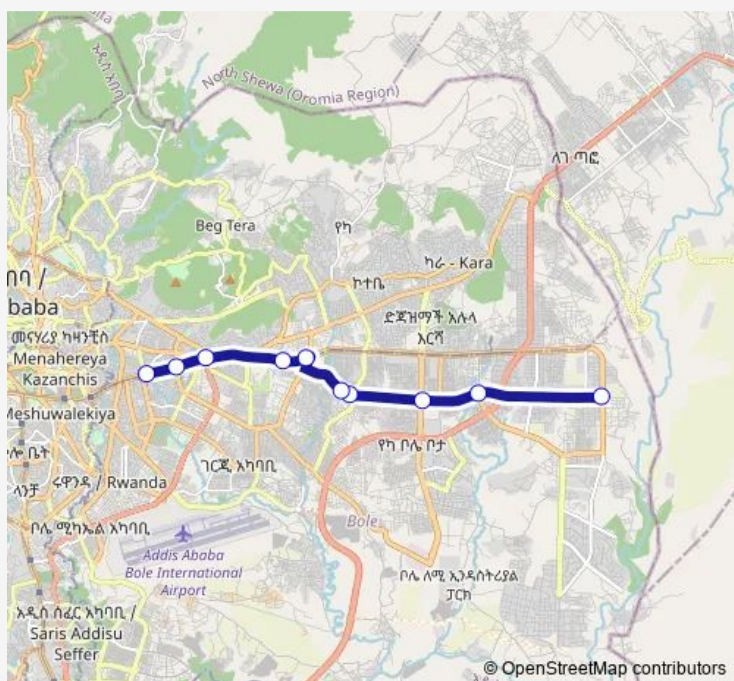

### Direction

Ayat Chefe Condominium — 22 Mazoria

10 stops

[Open route schedule](#)

Ayat Chefe Condominium

Safari (Summit)

Safari

Beshale Area

### Route schedule

Ayat Chefe Condominium — 22 Mazoria

Monday	06:00
Tuesday	06:00
Wednesday	06:00
Thursday	06:00
Friday	06:00
Saturday	06:00
Sunday	06:00

### Route info

Direction: Ayat Chefe Condominium

Stops: 10

Trip Duration: 0 hour 50 min

**Direction**

22 Mazonia — Ayat Chefe Condominium

7 stops

[Open route schedule](#)