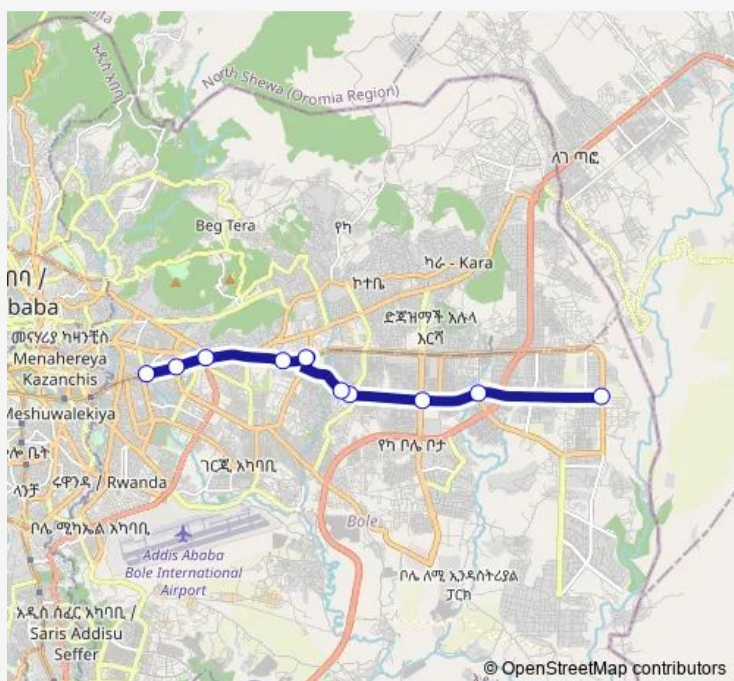

### Direction

Ayat Chefe Condominium — 22 Mazoria

10 stops

[Open route schedule](#)

Ayat Chefe Condominium

Safari (Summit)

Safari

Beshale Area

### Route schedule

Ayat Chefe Condominium — 22 Mazoria

Monday	06:00
Tuesday	06:00
Wednesday	06:00
Thursday	06:00
Friday	06:00
Saturday	06:00
Sunday	06:00

### Route info

Direction: Ayat Chefe Condominium

Stops: 10

Trip Duration: 0 hour 50 min

**Direction**

22 Matoria — Ayat Chefe Condominium

7 stops

[Open route schedule](#)