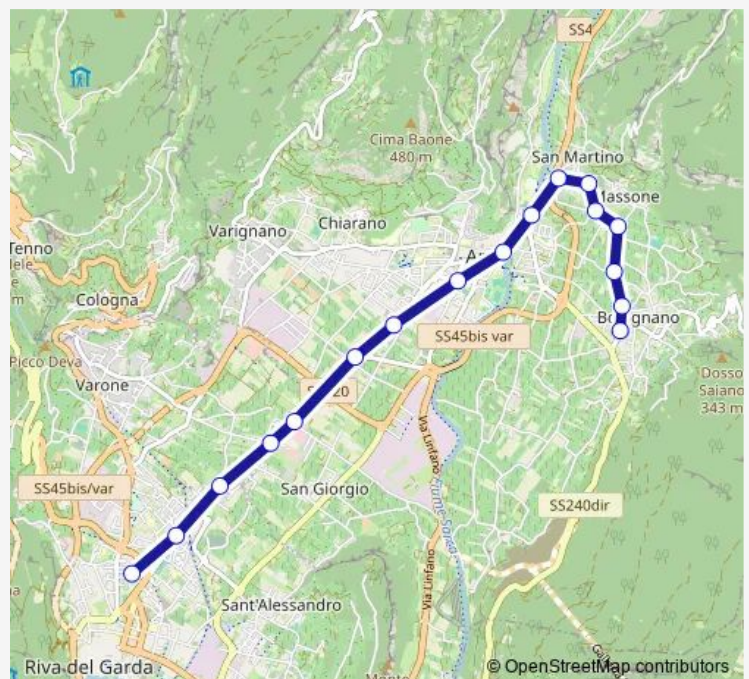

### Route schedule

Bolognano — Riva Del G.Autostazione

Monday	13:10-16:40
Tuesday	13:10-16:40
Wednesday	13:10-16:40
Thursday	13:10-16:40
Friday	13:10-16:40
Saturday	13:10-16:40
Sunday	—

### Route info

Direction: Bolognano

Stops: 17

Trip Duration: 0 hour 24 min

■ B863 — Linea 3 integrata:Nago-Torbole-Riva-Arco-Bolognano

## Route info

Direction: Arco. Autostazione

Stops: 18

Trip Duration: 0 hour 26 min

## Route info

Direction: Riva Del G.Autostazione

Stops: 8

Trip Duration: 0 hour 14 min