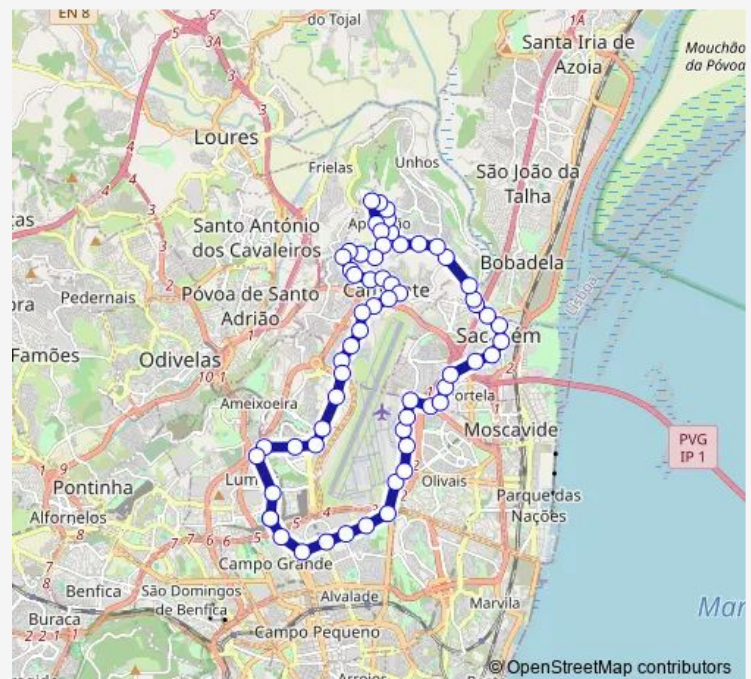

Bus 313 - Lisboa (Campo Grande) - circulação

[Go to website](#)

Direction

Lisboa (Campo Grande) — Lisboa (Campo Grande)

62 stops

[Open route schedule](#)

Lisboa (Campo Grande)

Lisboa (Campo Grande) Museu Cidade

Lisboa (Av Brasil 18a)

Lisboa (Av Brasil 112)

Lisboa (Av Brasil 162)

Lisboa (Av Brasil) Pote De Água

Lisboa (Av Brasil) Relógio

Lisboa (Aeroporto) Gare

Lisboa (Aeroporto) Est Serviço

Lisboa (Aeroporto Ana) R C Fte Portão Ana

Lisboa (Aeroporto Ana) R C

Lisboa (Aeroporto) (X) R C D Fte Portugalía

Lisboa (Encarnação) Portão Ana

Lisboa (Encarnação) Esc Superior Comércio

Portela (Av Ralis)

Portela (R Vasco Gama) Lidl

Portela (R Vasco Gama) Qta da Vitória

Sacavém (R Vasco Gama) Sucateiros

Sacavém (EN 10) Banco

Sacavém (EN 10) Clínica Sto António

Sacavém (Pç República) Est Serviço

Route schedule

Lisboa (Campo Grande) — Lisboa (Campo Grande)

Monday 05:30-00:10⁺¹

Tuesday 05:30-00:10⁺¹

Wednesday 05:30-00:10⁺¹

Thursday 05:30-00:10⁺¹

Friday 05:30-00:10⁺¹

Saturday 05:30-00:10⁺¹

Sunday 05:50-00:10⁺¹

Route info

Direction: Lisboa (Campo Grande)

Stops: 62

Trip Duration: 1 hour 5 min

■ 313 - Lisboa (Campo Grande) - circulação