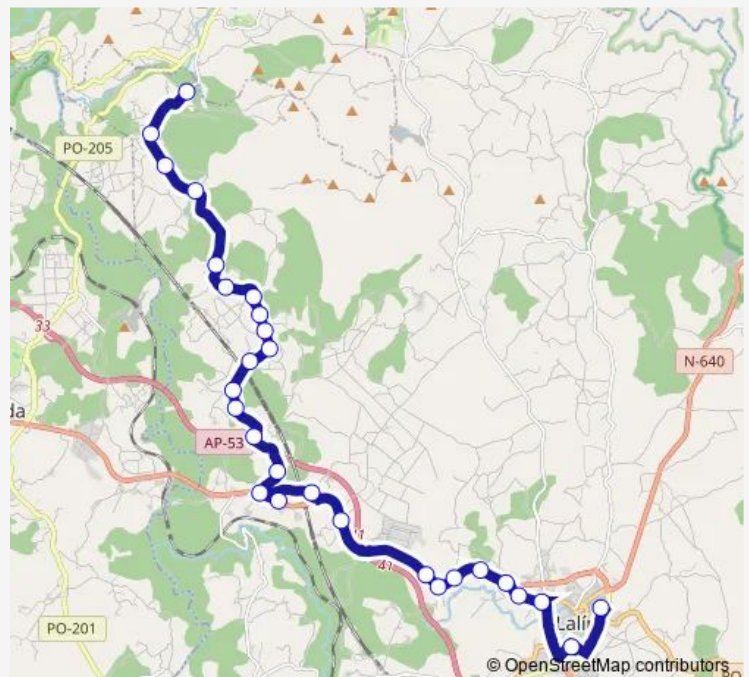

Thursday 14:45

Friday 14:45

Saturday —

Sunday —

Route info

Direction: IES Ramón M^a Aller Ulloa

Stops: 28

Trip Duration: 0 hour 30 min