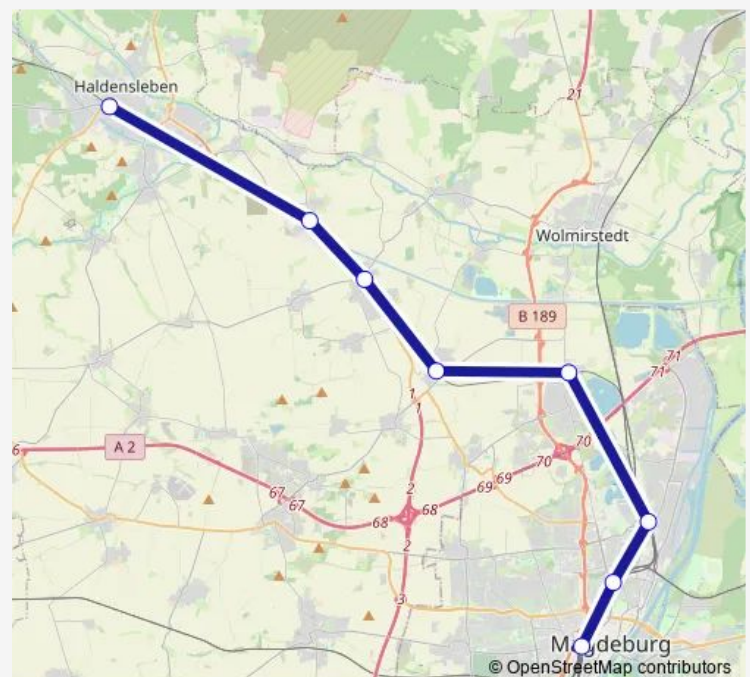

Bus RB36

[Go to website](#)

Direction

Magdeburg Hbf — Haldensleben

8 stops

[Open route schedule](#)

Magdeburg Hbf

Magdeburg-Neustadt

Magdeburg-Eichenweiler

Barleben

Meitzendorf

Groß Ammensleben

Vahldorf

Haldensleben

Route schedule

Magdeburg Hbf — Haldensleben

Monday 08:15

Tuesday 08:15

Wednesday 08:15

Thursday 08:15

Friday —

Saturday —

Sunday —

Route info

Direction: Magdeburg Hbf

Stops: 8

Trip Duration: 1 hour 5 min

■ RB36

BusMaps

RB36 Bus time schedules and route maps are available in an offline PDF at busmaps.com. Use the busmaps.com website to see live bus times, train schedule or subway schedule, and step-by-step directions for all public transit in Magdeburg