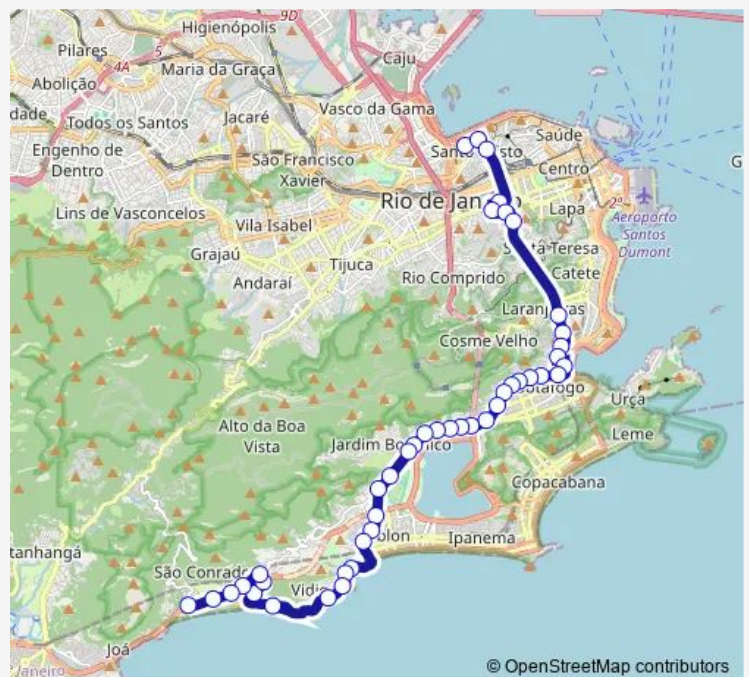

BRS 1,2,3,I: Largo dos Leões

BRS 1,2,3,I: Pedro li

BRS 1,2,3,I: Visconde de Silva

Professor Saldanha

Route schedule

Ponto Final: Santo Cristo : Cidade de Lima — Ponto Final: São Conrado

Monday 00:00

Tuesday 00:00

Wednesday 00:00

Thursday 00:00

Friday 00:00

Saturday 00:00

Sunday 00:00

Route info

Direction: Ponto Final: Santo Cristo : Cidade de Lima

Stops: 44

Trip Duration: 1 hour 0 min

© OpenStreetMap contributors

109 — São Conrado - Santo Cristo

BusMaps

Eurico Cruz

J. Carlos

Parque Lage

Hospital da Lagoa

Friday 00:00

Saturday —

Sunday —

Route info

Direction: Ponto Final: Santo Cristo : Cidade de Lima

Stops: 38

Trip Duration: 0 hour 59 min

Hospital da Lagoa