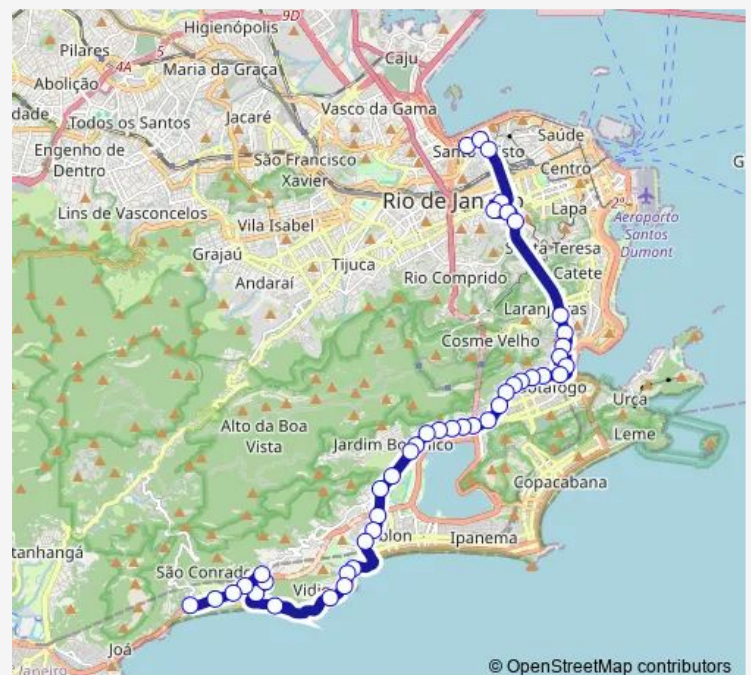

BRS 1,2,3,I: Largo dos Leões

BRS 1,2,3,I: Pedro li

BRS 1,2,3,I: Visconde de Silva

Professor Saldanha

Route schedule

Ponto Final: Santo Cristo : Cidade de Lima — Ponto Final: São Conrado

Monday 00:00

Tuesday 00:00

Wednesday 00:00

Thursday 00:00

Friday 00:00

Saturday 00:00

Sunday 00:00

Route info

Direction: Ponto Final: Santo Cristo : Cidade de Lima

Stops: 44

Trip Duration: 1 hour 2 min

© OpenStreetMap contributors

109 — São Conrado - Santo Cristo

BusMaps

Eurico Cruz

J. Carlos

Parque Lage

Hospital da Lagoa

Friday 00:00

Saturday —

Sunday —

Route info

Direction: Ponto Final: Santo Cristo : Cidade de Lima

Stops: 38

Trip Duration: 0 hour 59 min

Hospital da Lagoa