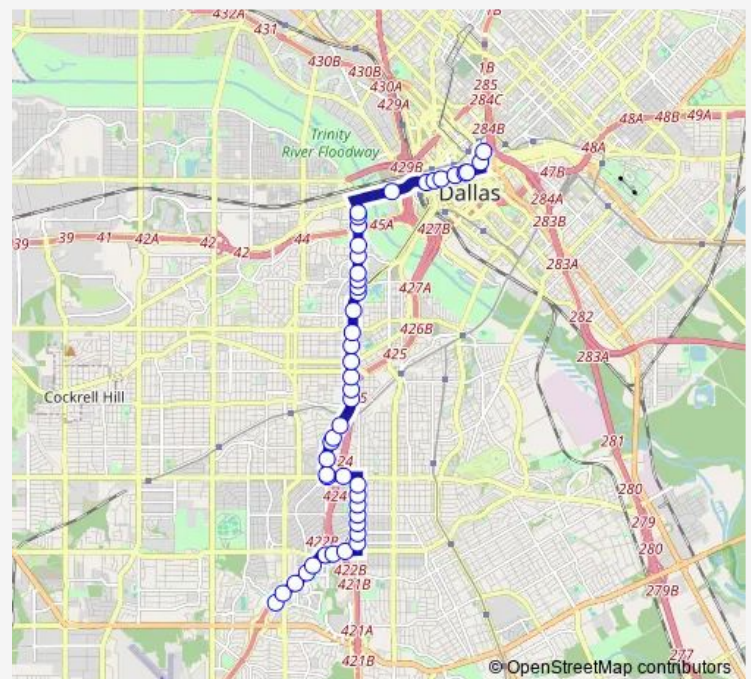

Zang @ Louisiana - N - Ns

Zang @ Argentia - N - Mb1

Zang @ Argentia - N - Mb2

Route schedule

Pentagon @ US 67 - W - Ns — CBD East Tc

Monday	04:17-00:16 ⁺¹
Tuesday	04:17-00:16 ⁺¹
Wednesday	04:17-00:16 ⁺¹
Thursday	04:17-00:16 ⁺¹
Friday	04:17-00:16 ⁺¹
Saturday	04:15-00:15 ⁺¹
Sunday	04:15-00:15 ⁺¹

Route info

Direction: Pentagon @ US 67 - W - Ns

Stops: 47

Trip Duration: 0 hour 37 min

109 — Beckley

BusMaps

Zang @ Argentia - N - Ns

Zang @ Suffolk - N - Mb