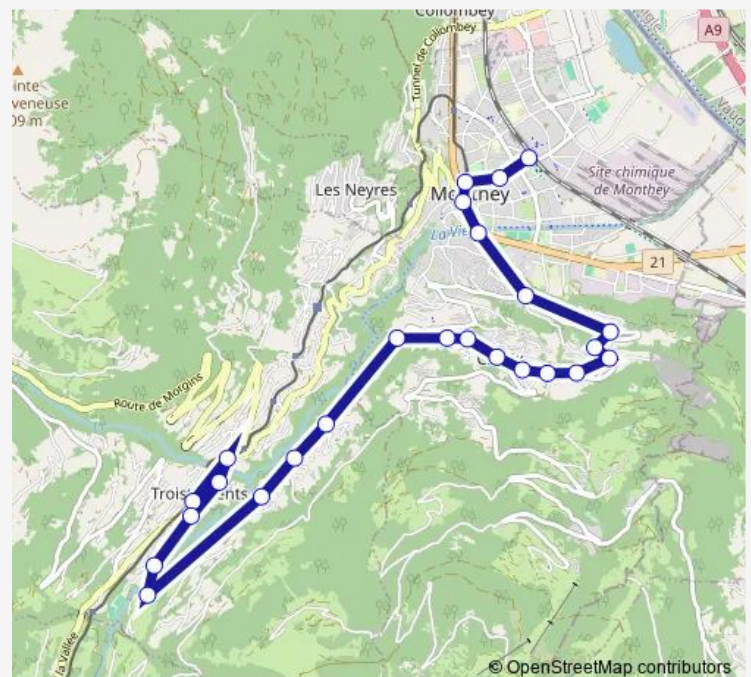

Bus 109

[Go to website](#)

Direction

Monthey, gare Cff — Troistorrents, gare

26 stops

[Open route schedule](#)

Monthey, gare Cff

Monthey, Trollietta

Monthey-Ville, gare

Monthey, place centrale

Monthey, Vieux-Pont

Choëx, Combasse

Choëx, Bercla

Choëx, Croix du Têt

Choëx, Fin de Choëx

Choëx, Chez Bollut

Choëx, Vieux Manoir

Choëx, Les Condémines

Choëx, école

Choëx, Chez Pratey

Choëx, Les Bessettes

Choëx, Massillon

Chenarlier, Tarpa

Chenarlier, Le Boiron

Chenarlier, école

Troistorrents, Ch. des Bains

Troistorrents, rte du Stade

Route schedule

Monthey, gare Cff — Troistorrents, gare

Monday 06:44-13:19

Tuesday 06:44-13:19

Wednesday 06:44-13:19

Thursday 06:44-13:19

Friday 06:44-13:19

Saturday —

Sunday —

Route info

Direction: Monthey, gare Cff

Stops: 26

Trip Duration: 0 hour 29 min

109