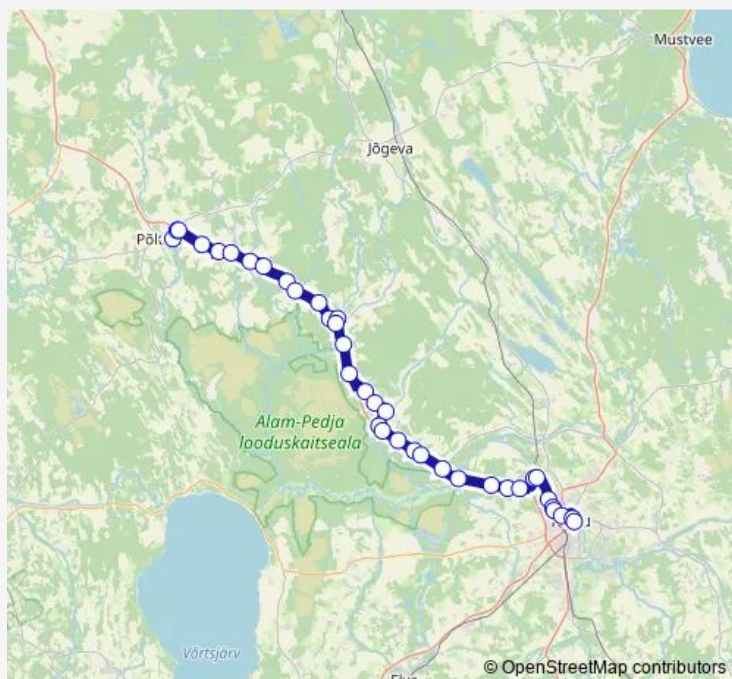

### Route schedule

Põltsamaa — Tartu bussijaam

Monday 06:00

Tuesday 06:00

Wednesday 06:00

Thursday 06:00

Friday 06:00

Saturday —

### Route info

Direction: Põltsamaa

Stops: 37

Trip Duration: 1 hour 20 min

Aruvälja

Joosti

Koosa tee

Kärevere