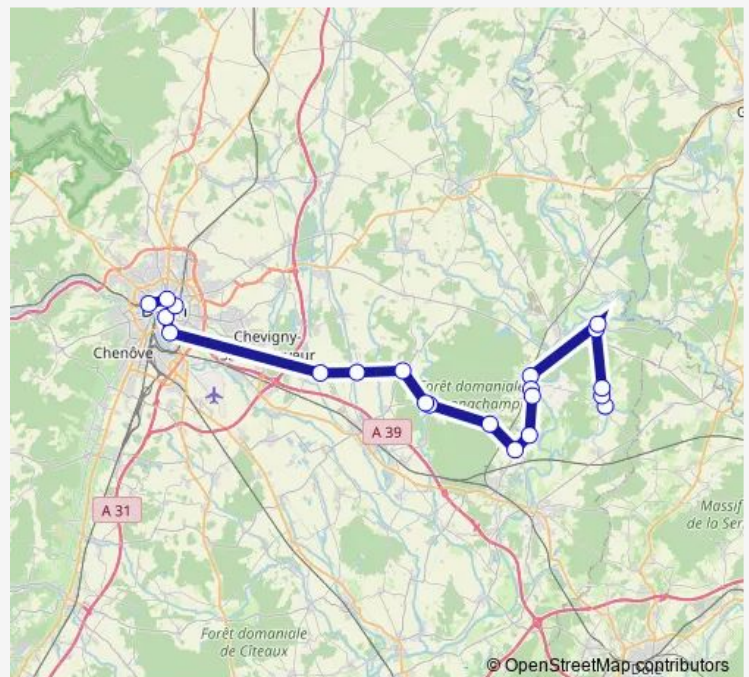

### Route schedule

Soissonsnagey Ecole — Gare Sncf Tram

Monday 06:05-16:10

Tuesday 06:05-16:10

Wednesday 06:05-16:10

Thursday 06:05-16:10

Friday 06:05-16:10

Saturday 06:05-16:10

### Route info

Direction: Soissonsnagey Ecole

Stops: 21

Trip Duration: 1 hour 30 min

■ 109 — Dijon Soissons SUR Nacey

**Direction**

undefined — undefined

0 stops

## Route info

Direction:

Stops: 0

Trip Duration: – min