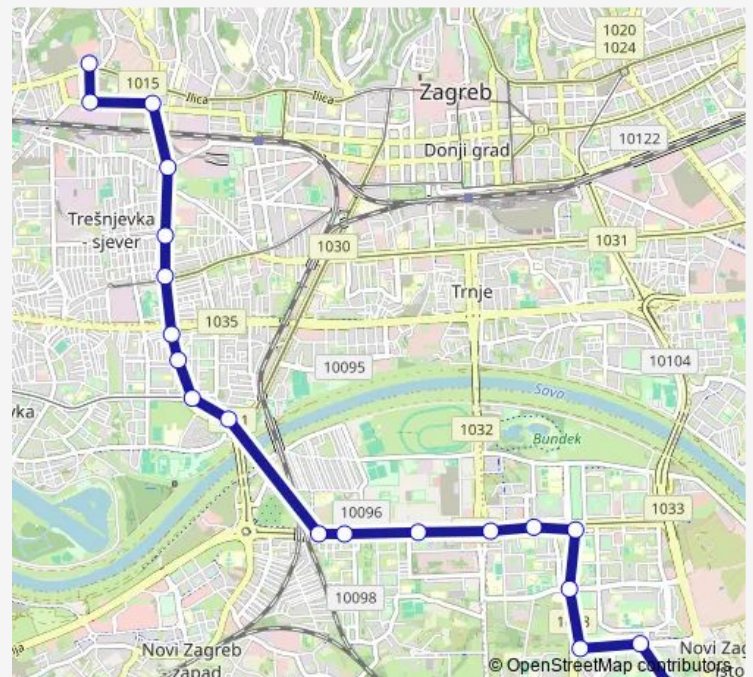

### Route schedule

Črnomerec — Kauzlarićev prilaz

Monday 04:32-23:10

Tuesday 04:32-23:10

Wednesday 04:32-23:10

Thursday 04:32-23:10

Friday 04:32-23:10

Saturday 04:30-23:10

### Route info

Direction: Črnomerec

Stops: 20

Trip Duration: 0 hour 38 min

109 — Črnomerec - Dugave

## Direction

Kauzlarićev prilaz — Črnomerec

20 stops

[Open route schedule](#)

Kauzlarićev prilaz

Hrelička

Abramovićevo

Bolšićeva

## Route schedule

Kauzlarićev prilaz — Črnomerec

Monday	04:50-23:40
Tuesday	04:50-23:25
Wednesday	04:50-23:40
Thursday	04:50-23:25
Friday	04:50-23:25
Saturday	04:50-23:25
Sunday	05:45-23:40