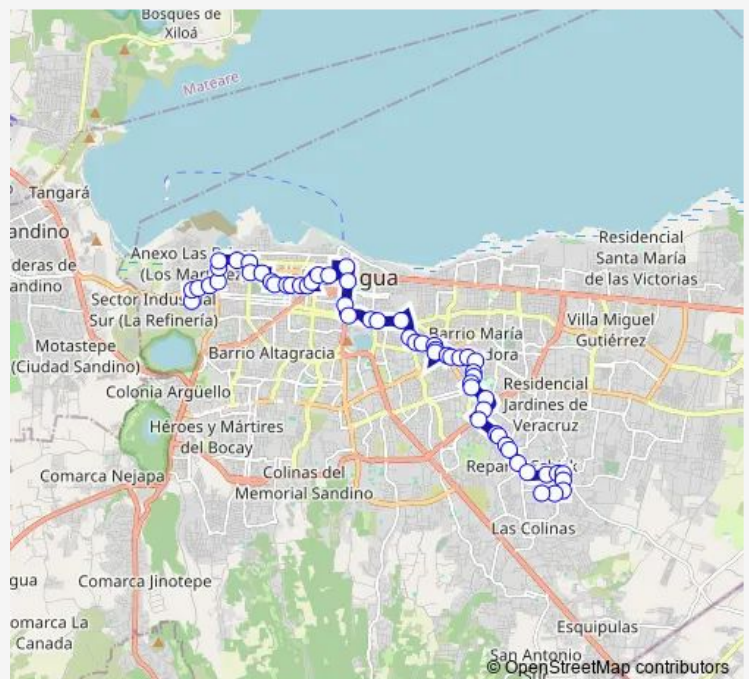

### Route schedule

Hospital Lenín Fonseca — Terminal Reparto Schick

Monday 06:00-19:15

Tuesday 06:00-19:15

Wednesday 06:00-19:15

Thursday 06:00-19:15

Friday 06:00-19:15

Saturday 06:00-19:15

### Route info

Direction: Hospital Lenín Fonseca

Stops: 58

Trip Duration: 1 hour 30 min

Cancillería

Arboretum

Plaza Inter

Ministerio de Gobernación