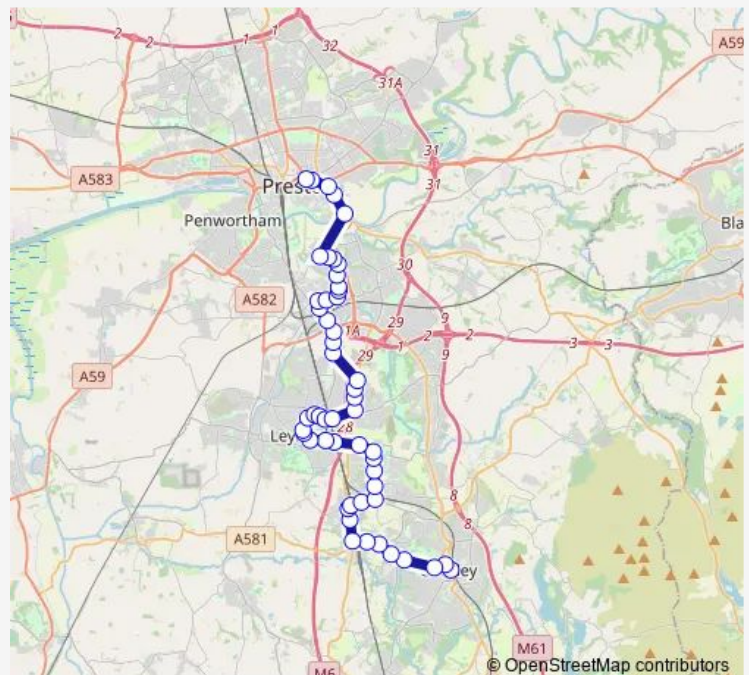

### Route schedule

Bus Station — Bus Station

Monday 06:02-22:30

Tuesday 06:02-22:30

Wednesday 06:02-22:30

Thursday 06:02-22:30

Friday 06:02-22:30

Saturday 07:10-22:30

### Route info

Direction: Bus Station

Stops: 52

Trip Duration: 1 hour 3 min

109 — Preston - Chorley

Tesco

Westgate

Gables Hotel

## Route info

Direction: Bus Station

Stops: 51

Trip Duration: 1 hour 3 min

Dorothy Ave

Gables Hotel

King Street

Westgate