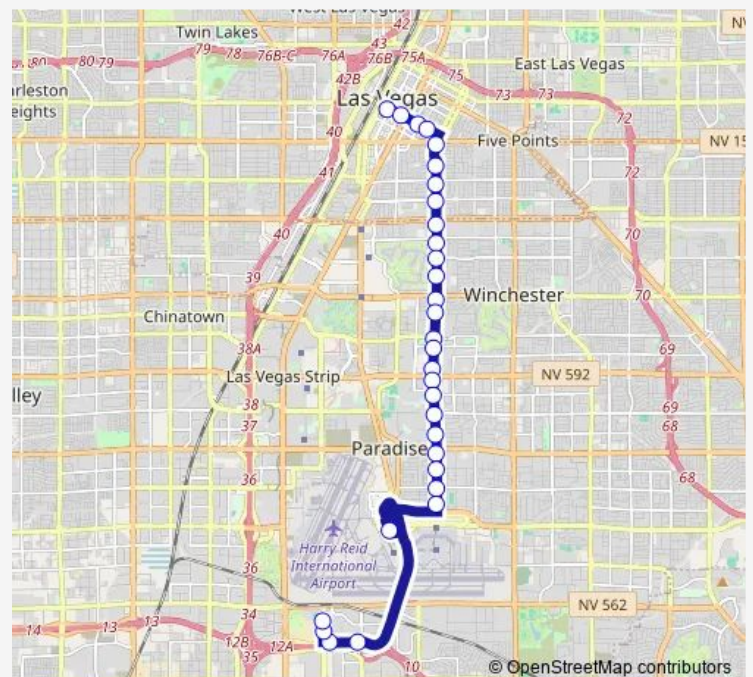

Saturday 02:59-02:30⁺¹

Sunday 02:59-02:30⁺¹

Route info

Direction: Bonneville Transit Center Bay 8

Stops: 30

Trip Duration: 0 hour 52 min

109 — Maryland Pkwy.

SB Maryland after Tropicana

SB Maryland after Reno

SB Maryland after Hacienda

SB Maryland after King Richard

Harry Reid Intl Airport Zero Level

WB Hidden Well after Bermuda

WB Hidden Well after La Cienega

NB Gillespie after Carpenters Union

Sstt Exit

Direction

South Strip Transit Terminal Bay 18 — Bonneville Transit Center Bay 8

31 stops

[Open route schedule](#)

South Strip Transit Terminal Bay 18

SB GilesPie after Pamalyn

EB George Crockett after GilesPie

Direction: South Strip Transit Terminal Bay 18

Stops: 31

Trip Duration: 0 hour 53 min

NB Maryland after Bonita

NB Maryland before Franklin

NB Maryland before Charleston

WB Clark after Maryland

WB Clark after 9th