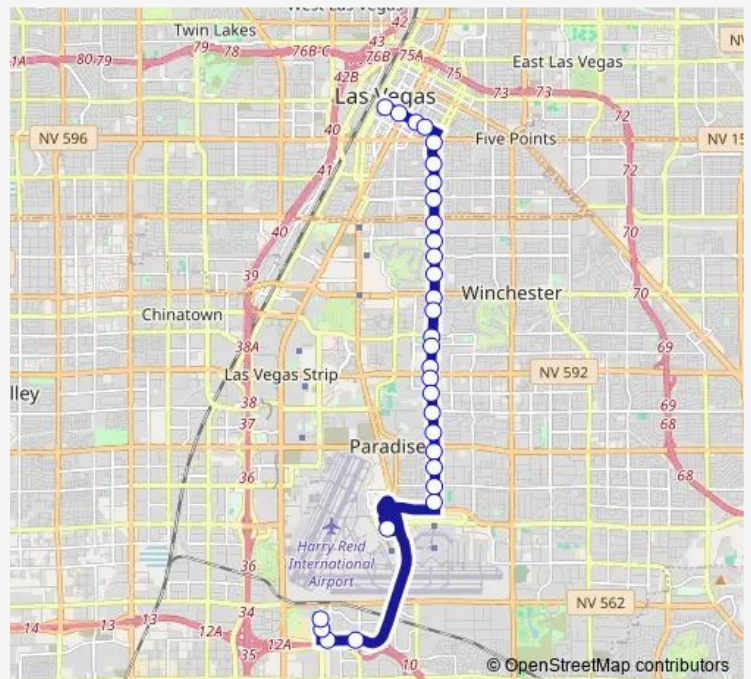

SB Maryland after University

Route schedule

Bonneville Transit Center Bay 8 — Sstt Exit

Monday	02:59-02:30 ⁺¹
Tuesday	02:59-02:30 ⁺¹
Wednesday	02:59-02:30 ⁺¹
Thursday	02:59-02:30 ⁺¹
Friday	02:59-02:30 ⁺¹
Saturday	02:59-02:30 ⁺¹
Sunday	02:59-02:30 ⁺¹

Route info

Direction: Bonneville Transit Center Bay 8

Stops: 30

Trip Duration: 0 hour 57 min

109 — Maryland Pkwy.

SB Maryland after Tropicana

SB Maryland after Reno

SB Maryland after Hacienda

SB Maryland after King Richard

Harry Reid Intl Airport Zero Level

WB Hidden Well after Bermuda

WB Hidden Well after La Cienega

NB Gillespie after Carpenters Union

Sstt Exit

Direction

South Strip Transit Terminal Bay 18 — Bonneville Transit Center Bay 8

Friday 02:05-01:35⁺¹

Saturday 02:05-01:35⁺¹

Sunday 02:05-01:35⁺¹

Route info

Direction: South Strip Transit Terminal Bay 18

Stops: 31

Trip Duration: 0 hour 40 min

NB Maryland after Bonita