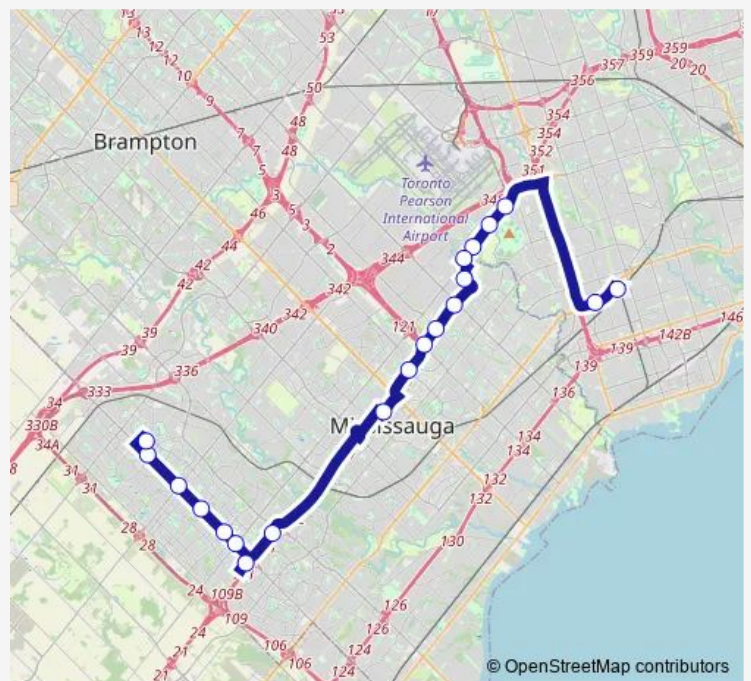

Bus 109 Meadowvale Express

[Go to website](#)

Direction

Kipling Terminal Platform 14 — Meadowvale Town Centre Drop Off

20 stops

[Open route schedule](#)

- Kipling Terminal Platform 14
- Dundas St At East Mall Cres
- Renforth Station West Platform 1
- Orbitor Station West Platform B
- Spectrum Station West Platform B
- Etobicoke Creek Station West Platform B
- Tahoe Station West Platform B
- Dixie Station West Platform B
- Tomken Station West Platform B
- Cawthra Station West Platform B
- Central Parkway Station West Platform B
- City Centre Transit Terminal Platform O
- Erin Mills Station West Platform 4
- Winston Churchill Station West Platform 4
- Winston Churchill Blvd At Eglinton Ave
- Winston Churchill Blvd At Erin Centre Blvd
- Winston Churchill Blvd At Thomas St
- Winston Churchill Blvd At Britannia Rd
- Winston Churchill Blvd At Battleford Rd
- Meadowvale Town Centre Drop Off

Route schedule

Kipling Terminal Platform 14 — Meadowvale Town Centre Drop Off

Monday	05:18-23:27
Tuesday	05:18-23:27
Wednesday	05:18-23:27
Thursday	05:18-23:27
Friday	05:18-23:27
Saturday	07:08-23:08
Sunday	07:55-22:47

Route info

Direction: Kipling Terminal Platform 14

Stops: 20

Trip Duration: 1 hour 13 min

109 — Meadowvale Express

Direction

Meadowvale Town Centre Bus Terminal Platform J —
Kipling Terminal Platform 14

20 stops

[Open route schedule](#)

Meadowvale Town Centre Bus Terminal Platform J

Winston Churchill Blvd At Battleford Rd

Winston Churchill Blvd At Britannia Rd

Winston Churchill Blvd At Thomas St

Winston Churchill Blvd At Erin Centre Blvd