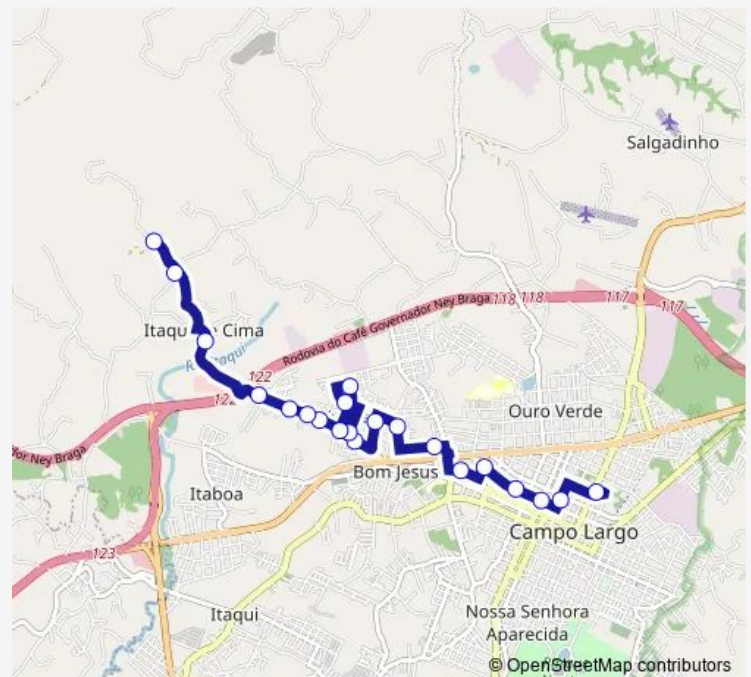

### Route schedule

Vila Nova — Terminal

Monday	—
Tuesday	04:55-19:10
Wednesday	04:55-19:10
Thursday	04:55-19:10
Friday	04:55-19:10
Saturday	04:55-19:10
Sunday	—

### Route info

Direction: Vila Nova

Stops: 21

Trip Duration: 0 hour 31 min

109 — Rivabém

BusMaps

## Direction

Terminal - 109/108 — Itaqui de Cima

20 stops

[Open route schedule](#)

Terminal - 109/108

Rua Rui Barbosa 848

Havan

Rua Xavier da Silva 1705

## Route info

Direction: Terminal - 109/108

Stops: 20

Trip Duration: 0 hour 23 min