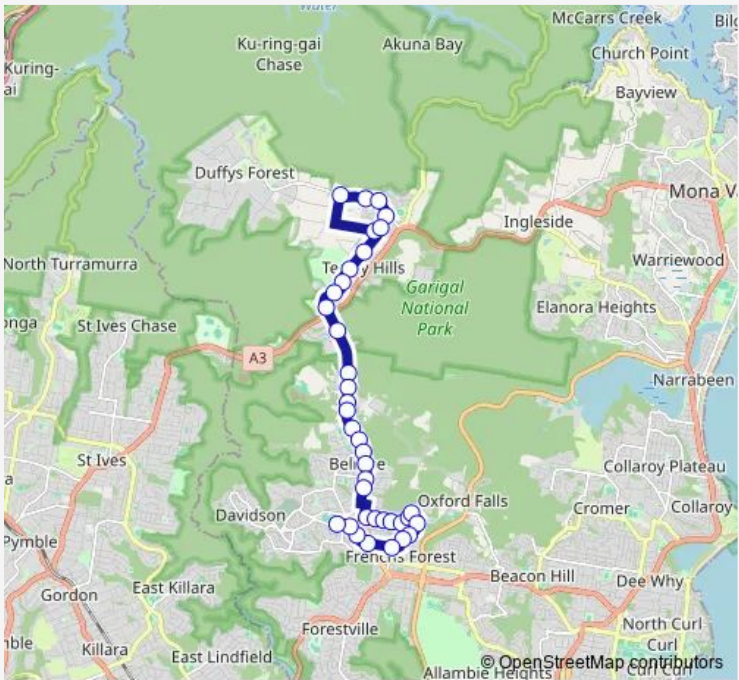

**School Bus 109 Terry Hills PS to Frenchs Forest Show-ground**

[Go to website](#)

**Direction**  
 Terrey Hills Public School, Cooyong Rd — Blackbutts Rd  
 Opp Frenchs Forest Showground

37 stops

[Open route schedule](#)

- Terrey Hills Public School, Cooyong Rd
- Booralie Rd Opp Kallaroo Rd
- Booralie Rd At Burraga Av
- Terrey Hills Nursing Home, Booralie Rd
- Myoora Rd At Booralie Rd
- Myoora Rd Opp Terrigal Rd
- Myoora Rd Opp German International School Sydney
- Myoora Rd After Aumuna Rd
- 22 Myoora Rd
- Myoora Rd Opp Forestville Montessori School
- Myoora Rd Before Mona Vale Rd
- Forest Way Opp Garigal Rd
- Forest Way Opp Bundaleer St
- Forest Way Opp Waldon Rd
- Glenaeon Retirement Village, Forest Way
- Forest Way At Glenaeon Av
- Wesley Gardens, Forest Way
- Forest Way After Oates Pl
- Forest Way Opp Ralston Av
- Forest Way Before Perentie Rd

**Route schedule**  
 Terrey Hills Public School, Cooyong Rd — Blackbutts Rd  
 Opp Frenchs Forest Showground

Monday	07:25
Tuesday	07:25
Wednesday	07:25
Thursday	07:25
Friday	—
Saturday	—
Sunday	—

**Route info**

Direction: Terrey Hills Public School, Cooyong Rd

Stops: 37

Trip Duration: 0 hour 30 min

Belrose Country Club, Forest Way

Forest Way Opp Club Belrose

The Esplanade Opp Sturt St

The Esplanade At The Ridge

The Esplanade At Cadow St