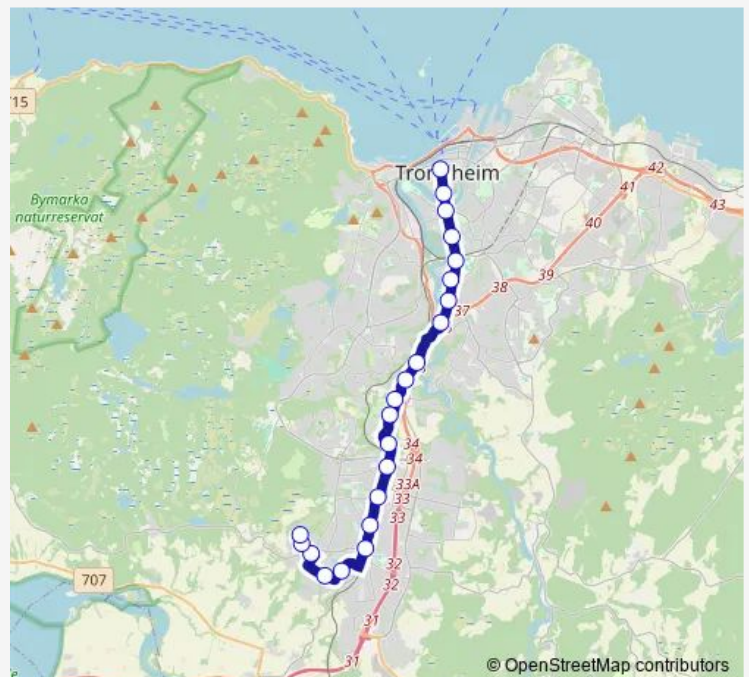

Thursday 03:00-02:00⁺¹

Friday 03:00-02:30⁺¹

Saturday 03:00-02:30⁺¹

Sunday 03:00-02:00⁺¹

Route info

Direction: Prinsens gate

Stops: 22

Trip Duration: 0 hour 24 min