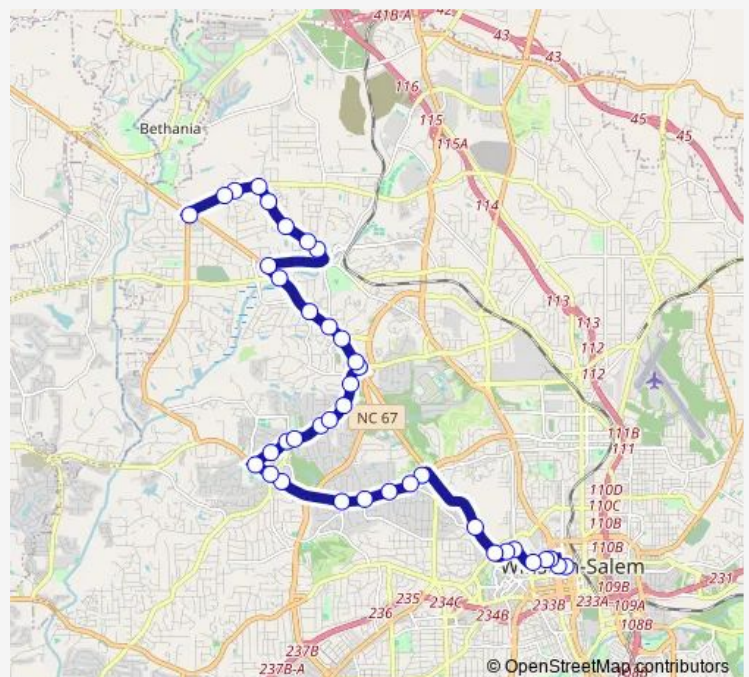

Monday 05:45-23:15

Tuesday 05:45-23:15

Wednesday 05:45-23:15

Thursday 05:45-23:15

Friday 05:45-23:15

Saturday 07:00-23:15

Sunday —

Route info

Direction: Transit Center Bay D4 (10237)

Stops: 39

Trip Duration: 0 hour 35 min

Polo Road & Lancaster Street

Polo Road at Speas School

Polo Road at 1770

Reynolda Road & Sunnyknoll Court

Reynolda Road & Fern Cliff Drive

Reynolda Road & Fairlawn Drive

Reynolda Road & Old Town Drive

Reynolda Road & Bonbrook Drive

Reynolda Road & Yadkinville Road

Bethabara Park Boulevard & Reynolda Road

Bethabara Road & Pinewood Drive

Bethabara Road At Cedar View Apartments

## Route info

Direction: Reynolda Road & Shattalon Drive

Stops: 35

Trip Duration: 0 hour 33 min

Robinhood Road & Avalon Road

Coliseum Drive & Reynolda Road

Reynolda Road & Robinhood Road

Reynolda Road & Northwest Boulevard