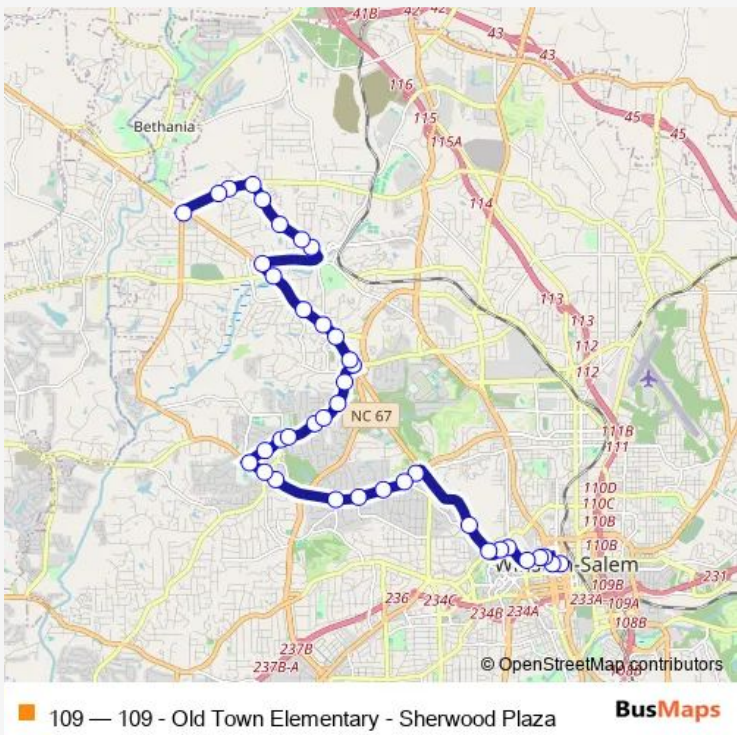

Bus 109 109 - Old Town Elementary - Sherwood Plaza

[Go to website](#)

Direction
 Reynolda Road & Shattalon Drive — Transit Center Bay D4 (10237)
 35 stops
[Open route schedule](#)

- Reynolda Road & Shattalon Drive
- Reynolda Road & Sunny Lane
- Reynolda Road & Wabash Boulevard
- Reynolda Road & Pratt Street
- Reynolda Road Auto Zone
- Reynolda Road & Bethabra Park Boulevard
- Reynolda Road & Yadkinville Road
- Reynolda Road & Loch Drive
- Reynolda Road & Old Town Drive
- Reynolda Road & Fairlawn Drive
- Reynolda Road & Polo Road
- Polo Road At 1773
- Polo Road & Oaks Drive
- Polo Road & Faircloth Avenue
- Polo Road & Tabor Drive
- Polo Road & Carter Street
- Polo Road & Petree Road
- Polo Road & Greenvalley Road
- Polo Road & Robinhood Road
- Robinhood Road & Peace Haven Road
- Robinhood Road & Sherwood Plaza

Route schedule
 Reynolda Road & Shattalon Drive — Transit Center Bay D4 (10237)

Monday	06:20-23:50
Tuesday	06:20-23:50
Wednesday	06:20-23:50
Thursday	06:20-23:50
Friday	06:20-23:50
Saturday	07:35-23:50
Sunday	—

Route info
 Direction: Reynolda Road & Shattalon Drive
 Stops: 35
 Trip Duration: 0 hour 33 min

Robinhood Road & Wellington Road

Robinhood Road & Buena Vista Drive

Robinhood Road & Austin Road

Robinhood Road & Avalon Road

Friday 05:45-23:15

Saturday 07:00-23:15

Sunday —

Route info

Direction: Transit Center Bay D4 (10237)

Stops: 39

Trip Duration: 0 hour 35 min

Reynolda Road & Sunnyknoll Court