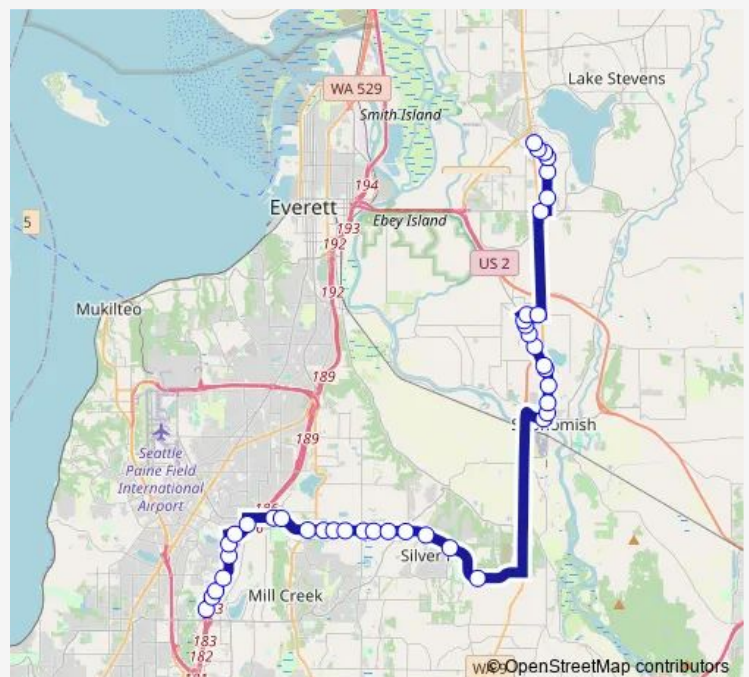

134th Pl SE & Snohomish Cascade Dr

134th Pl SE & 58th Dr Se

132nd St SE & Seattle Hill Rd

Route schedule

Lake Stevens Transit Center Bay 2 — Ash Way Park & Ride

Monday	05:01-20:59
Tuesday	05:01-20:59
Wednesday	05:01-20:59
Thursday	05:01-20:59
Friday	05:01-20:59
Saturday	06:55-20:55
Sunday	07:55-20:55

Route info

Direction: Lake Stevens Transit Center Bay 2

Stops: 36

Trip Duration: 0 hour 54 min

109 — Ash Way P&R - Lake Stevens Tc

132nd St SE & 44th Ave Se

132nd St SE & 39th Ave Se

132nd St SE & 35th Ave Se

132nd St SE & 29th Ave Se

132nd St SE & 25th Ave Se

132nd St SE & 21st Dr Se

132nd St SE & 16th Ave Se

128th St SE & 3rd Ave Se

Mariner Park & Ride Bay 4

134th St SW & Ash Way

Ash Way & 135th St Sw

## Route info

Direction: Ash Way Park & Ride Bay 3

Stops: 40

Trip Duration: 0 hour 44 min

Ave D & 10th St

Ave D & 13th St

Ave D & Ferguson Park Rd

Bickford Ave & Ridge Ave