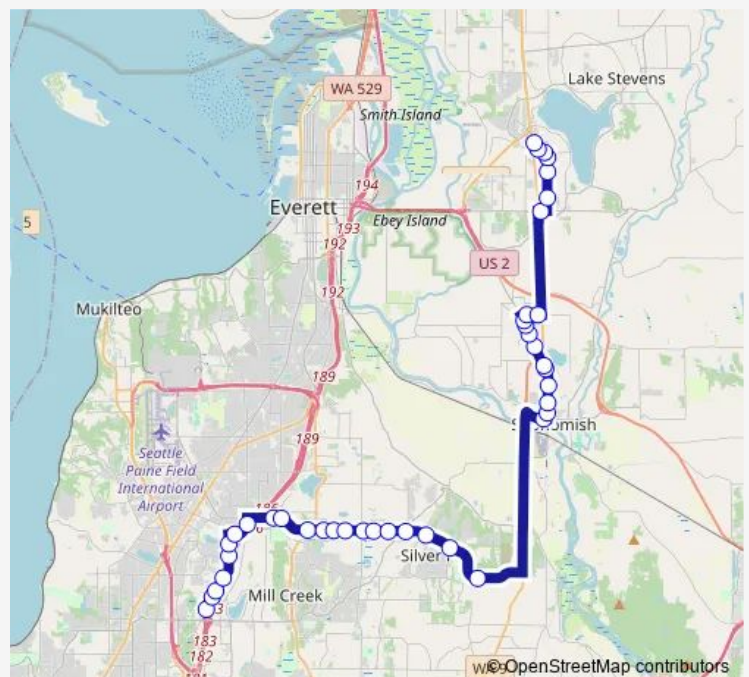

134th PI SE & Snohomish Cascade Dr

134th PI SE & 58th Dr Se

132nd St SE & Seattle Hill Rd

Route schedule

Lake Stevens Transit Center Bay 2 — Ash Way Park & Ride

Monday 05:01-20:59

Tuesday 05:01-20:59

Wednesday 05:01-20:59

Thursday 05:01-20:59

Friday 05:01-20:59

Saturday 06:55-20:55

Sunday 07:55-20:55

Route info

Direction: Lake Stevens Transit Center Bay 2

Stops: 36

Trip Duration: 0 hour 53 min

109 — Ash Way P&R - Lake Stevens Tc

132nd St SE & 44th Ave Se

132nd St SE & 39th Ave SE

132nd St SE & 35th Ave Se

132nd St SE & 29th Ave Se

132nd St SE & 25th Ave Se

132nd St SE & 21st Dr Se

132nd St SE & 16th Ave Se

Direction

Ash Way Park & Ride Bay 3 — Lake Stevens Transit Center

40 stops

[Open route schedule](#)

Ash Way Park & Ride Bay 3

Ash Way & 157th St Sw

Ash Way & 153rd St SW

Ash Way & 149th St SW