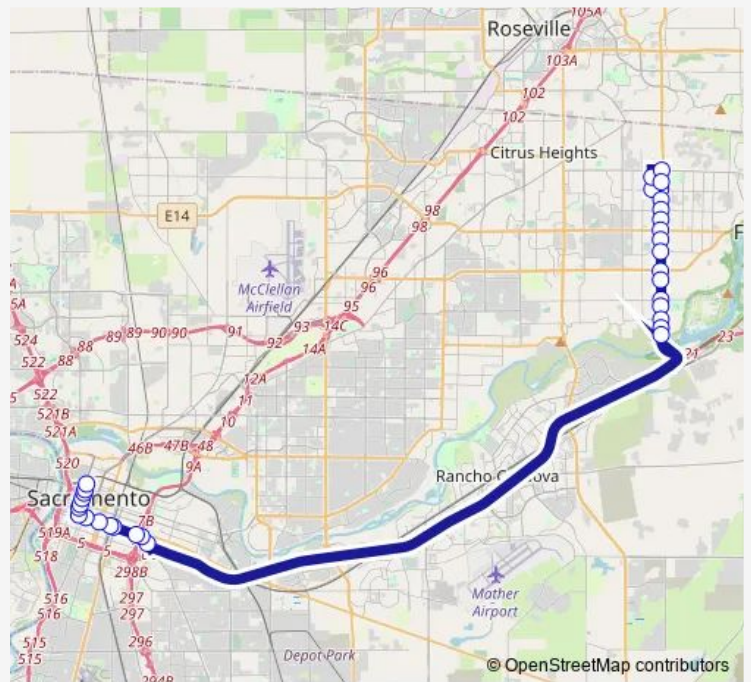

Bus 109 Hazel Express

[Go to website](#)

Direction
 ELM AVE & Hazel AVE (Wb) — F ST & 7TH ST (Wb)
 32 stops
[Open route schedule](#)

- ELM AVE & Hazel AVE (Wb)
- ELM AVE & Beech AVE (Wb)
- Beech AVE & Mavis AVE (Nb)
- Hazel AVE & OAK AVE (Sb)
- Hazel AVE & Almond View CT (Sb)
- Hazel AVE & Pitman Lane LN (Sb)
- Hazel AVE & Central AVE (Sb)
- Hazel AVE & Greenhalgh LN (Sb)
- Hazel AVE & Greenback LN (Sb)
- Hazel AVE & Glori Dawn DR (Sb)
- Hazel AVE & Pershing AVE (Sb)
- Hazel AVE & Madison AVE (Sb)
- Hazel AVE & Phoenix AVE (Sb)
- Hazel AVE & Sunset AVE (Sb)
- Hazel AVE & N Wind WAY (Sb)
- Hazel AVE & Winding WY (Sb)
- Hazel AVE & Lake Nimbus DR (Sb)
- Hazel AVE & Curragh Downs DR (Sb)
- Stockton Blvd & 34th ST (Wb)
- P ST & Alhambra Blvd (Wb)
- P ST & 29th ST (Wb)

Route schedule
 ELM AVE & Hazel AVE (Wb) — F ST & 7TH ST (Wb)

Monday	06:26-06:56
Tuesday	06:26-06:56
Wednesday	06:26-06:56
Thursday	06:26-06:56
Friday	06:26-06:56
Saturday	—
Sunday	—

Route info
 Direction: ELM AVE & Hazel AVE (Wb)
 Stops: 32
 Trip Duration: 1 hour 1 min

109 — Hazel Express

P ST & 21st ST (Wb)

P ST & 20th ST (Wb)

P ST & 16th ST (Wb)

P ST & 11th ST (Wb)

P ST & 9TH ST (Wb)

8TH ST & N ST (Nb)

8TH ST & Capitol AVE (Nb)

Saturday —

Sunday —

Route info

Direction: F ST & 7TH ST (Wb)

Stops: 35

Trip Duration: 1 hour 0 min

Hazel AVE & Aksarben DR (Nb)

Hazel AVE & Hazel Hill CT. (Nb)