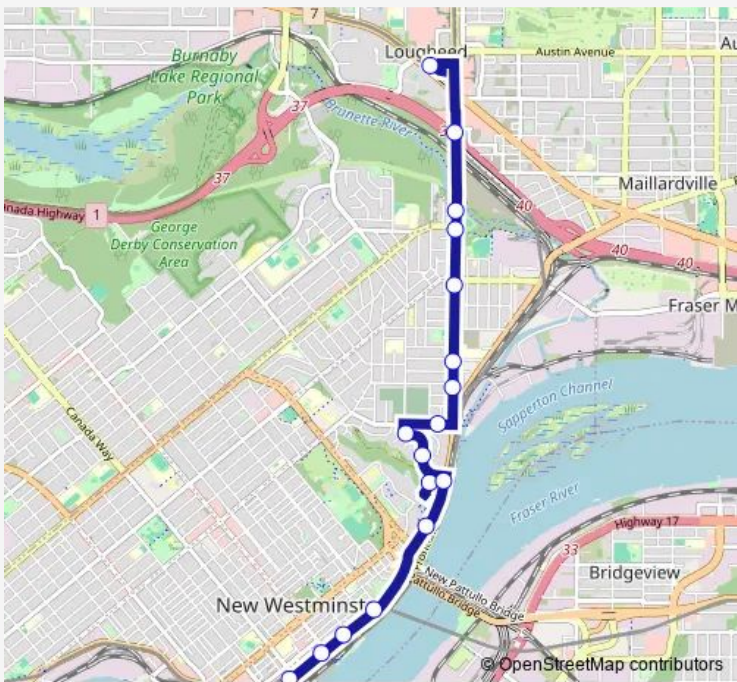

Bus 109 New Westminster Station/Lougheed Station

[Go to website](#)

Direction
 Lougheed Station @ Bay 10 — New Westminster Station @ Bay 2
 17 stops
[Open route schedule](#)

- Lougheed Station @ Bay 10
- Southbound North Rd @ Delestre Ave
- Southbound E Columbia St @ 600 Block
- Southbound E Columbia St @ Holmes St
- Southbound E Columbia St @ Braid St
- Southbound E Columbia St @ Keary St
- Southbound E Columbia St @ Alberta St
- Westbound Cumberland St @ Sapper St
- Southbound Richmond St @ Seymour Court
- Southbound Richmond St @ Miner St
- Northbound Jamieson Court @ Richmond St
- Southbound E Columbia St @ Richmond St
- Westbound E Columbia St @ McBride Blvd
- Westbound Columbia St @ 200 Block
- Columbia Station @ Bay 1
- Westbound Columbia St @ 6th St
- New Westminster Station @ Bay 2

Route schedule
 Lougheed Station @ Bay 10 — New Westminster Station @ Bay 2

Monday	05:35-01:30 ⁺¹
Tuesday	05:35-01:30 ⁺¹
Wednesday	05:35-01:30 ⁺¹
Thursday	05:35-01:30 ⁺¹
Friday	05:35-01:30 ⁺¹
Saturday	05:35-01:30 ⁺¹
Sunday	06:35-00:30 ⁺¹

Route info
 Direction: Lougheed Station @ Bay 10
 Stops: 17
 Trip Duration: 0 hour 20 min

Direction

New Westminster Station @ Bay 5 — Lougheed Station @ Bay 6

15 stops

[Open route schedule](#)

New Westminster Station @ Bay 5

Lougheed Station @ Bay 6

Route schedule

New Westminster Station @ Bay 5 — Lougheed Station @ Bay 6

Monday 05:05-02:00⁺¹

Tuesday 05:05-02:00⁺¹

Wednesday 05:05-02:00⁺¹

Thursday 05:05-02:00⁺¹

Friday 05:05-02:00⁺¹