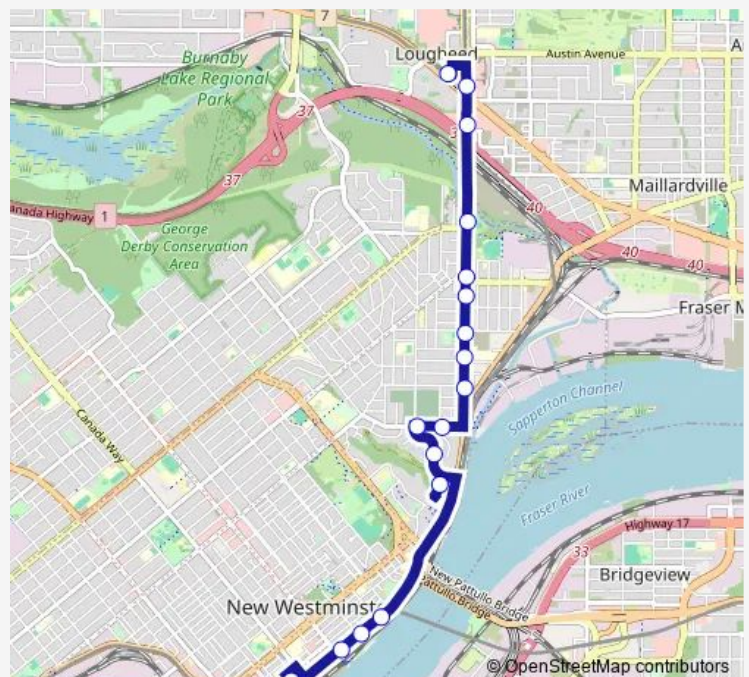

Southbound Richmond St @ Seymour Court

Southbound Richmond St @ Miner St

Northbound Jamieson Court @ Richmond St

Southbound E Columbia St @ Richmond St

Westbound E Columbia St @ McBride Blvd

Westbound Columbia St @ 200 Block

Columbia Station @ Bay 1

Westbound Columbia St @ 6th St

New Westminster Station @ Bay 2

Route schedule

Lougheed Station @ Bay 10 — New Westminster Station @ Bay 2

Monday	05:35-01:30 ⁺¹
Tuesday	05:35-01:30 ⁺¹
Wednesday	05:35-01:30 ⁺¹
Thursday	05:35-01:30 ⁺¹
Friday	05:35-01:30 ⁺¹
Saturday	05:35-01:30 ⁺¹
Sunday	06:35-00:30 ⁺¹

Route info

Direction: Lougheed Station @ Bay 10

Stops: 17

Trip Duration: 0 hour 24 min

Direction

New Westminster Station @ Bay 5 — Lougheed Station @ Bay 2

17 stops

[Open route schedule](#)

New Westminster Station @ Bay 5

Eastbound Columbia St @ 6th St

Columbia Station @ Bay 2

Eastbound Columbia St @ 200 Block

Northbound Jamieson Court @ Richmond St

Northbound Richmond St @ Miner St

Eastbound Cumberland St @ Richmond St