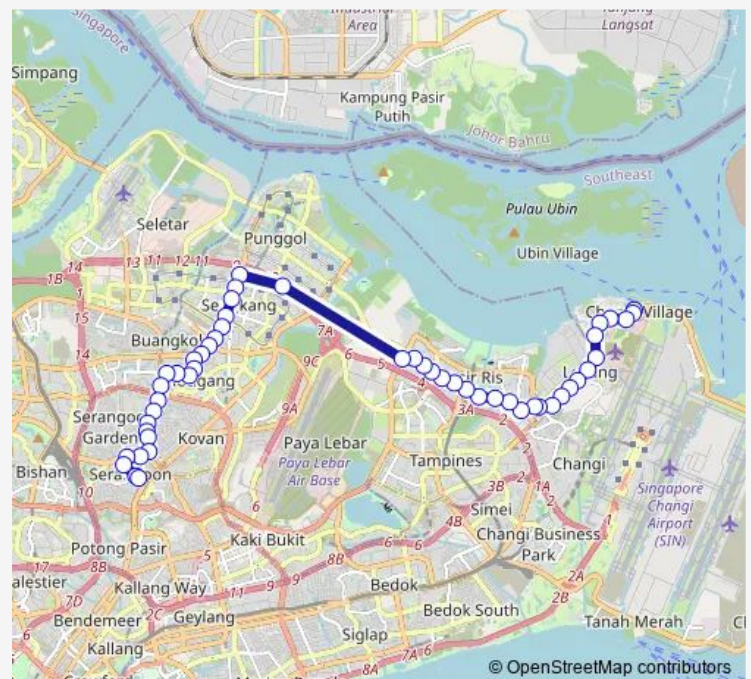

### Route schedule

Changi Village Ter — S'Goon Int

Monday 06:00

Tuesday 06:00

Wednesday 06:00

Thursday 06:00

Friday 06:00

Saturday 06:00

### Route info

Direction: Changi Village Ter

Stops: 51

Trip Duration: 1 hour 28 min

109

BusMaps

Opp Blk 640

Tampines Meridian Jc