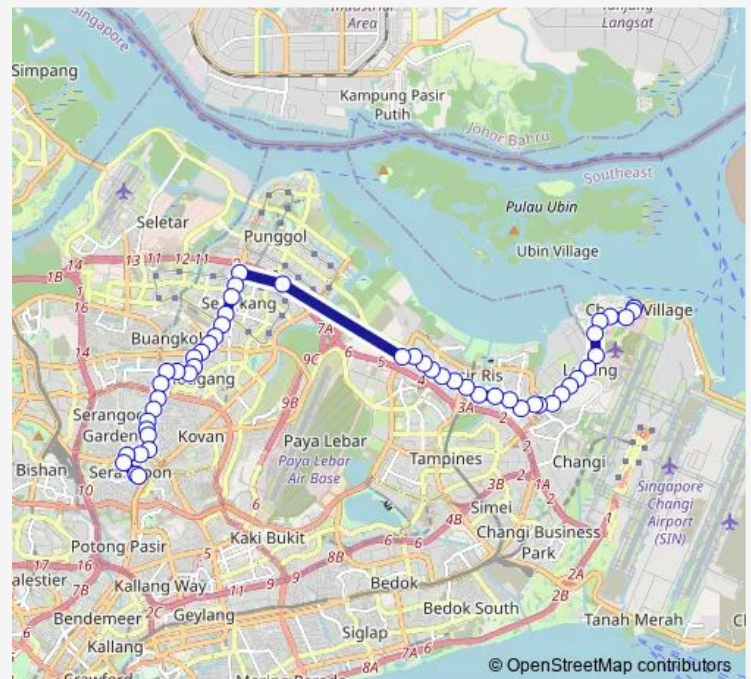

Thursday 06:00

Friday 06:00

Saturday 06:00

Sunday 06:00

Route info

Direction: Changi Village Ter

Stops: 51

Trip Duration: 1 hour 28 min

Wednesday 05:45

Thursday 05:45

Friday 05:45

Saturday 06:00

Sunday 06:00

Route info

Direction: S'Goon Int

Stops: 50