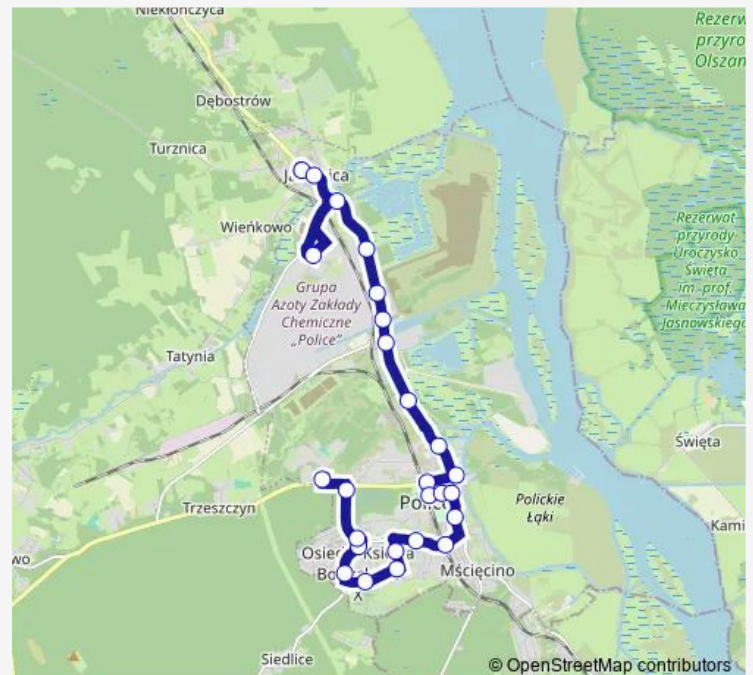

Thursday 06:20-14:50

Friday 06:20-14:50

Saturday —

Sunday —

Route info

Direction: Police Tanowska Szkoła 11

Stops: 26

Trip Duration: 0 hour 31 min