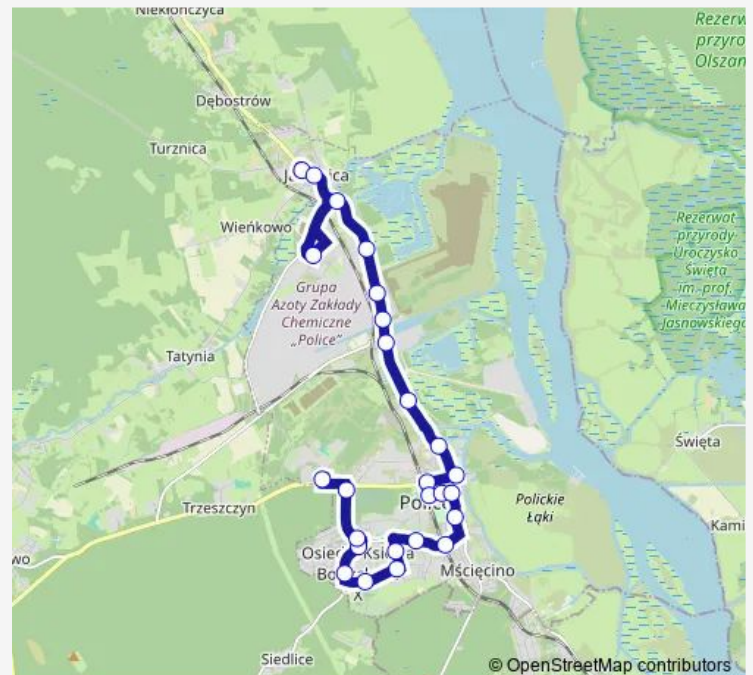

Thursday 06:20-14:50

Friday 06:20-14:50

Saturday —

Sunday —

Route info

Direction: Police Tanowska Szkoła 11

Stops: 26

Trip Duration: 0 hour 31 min